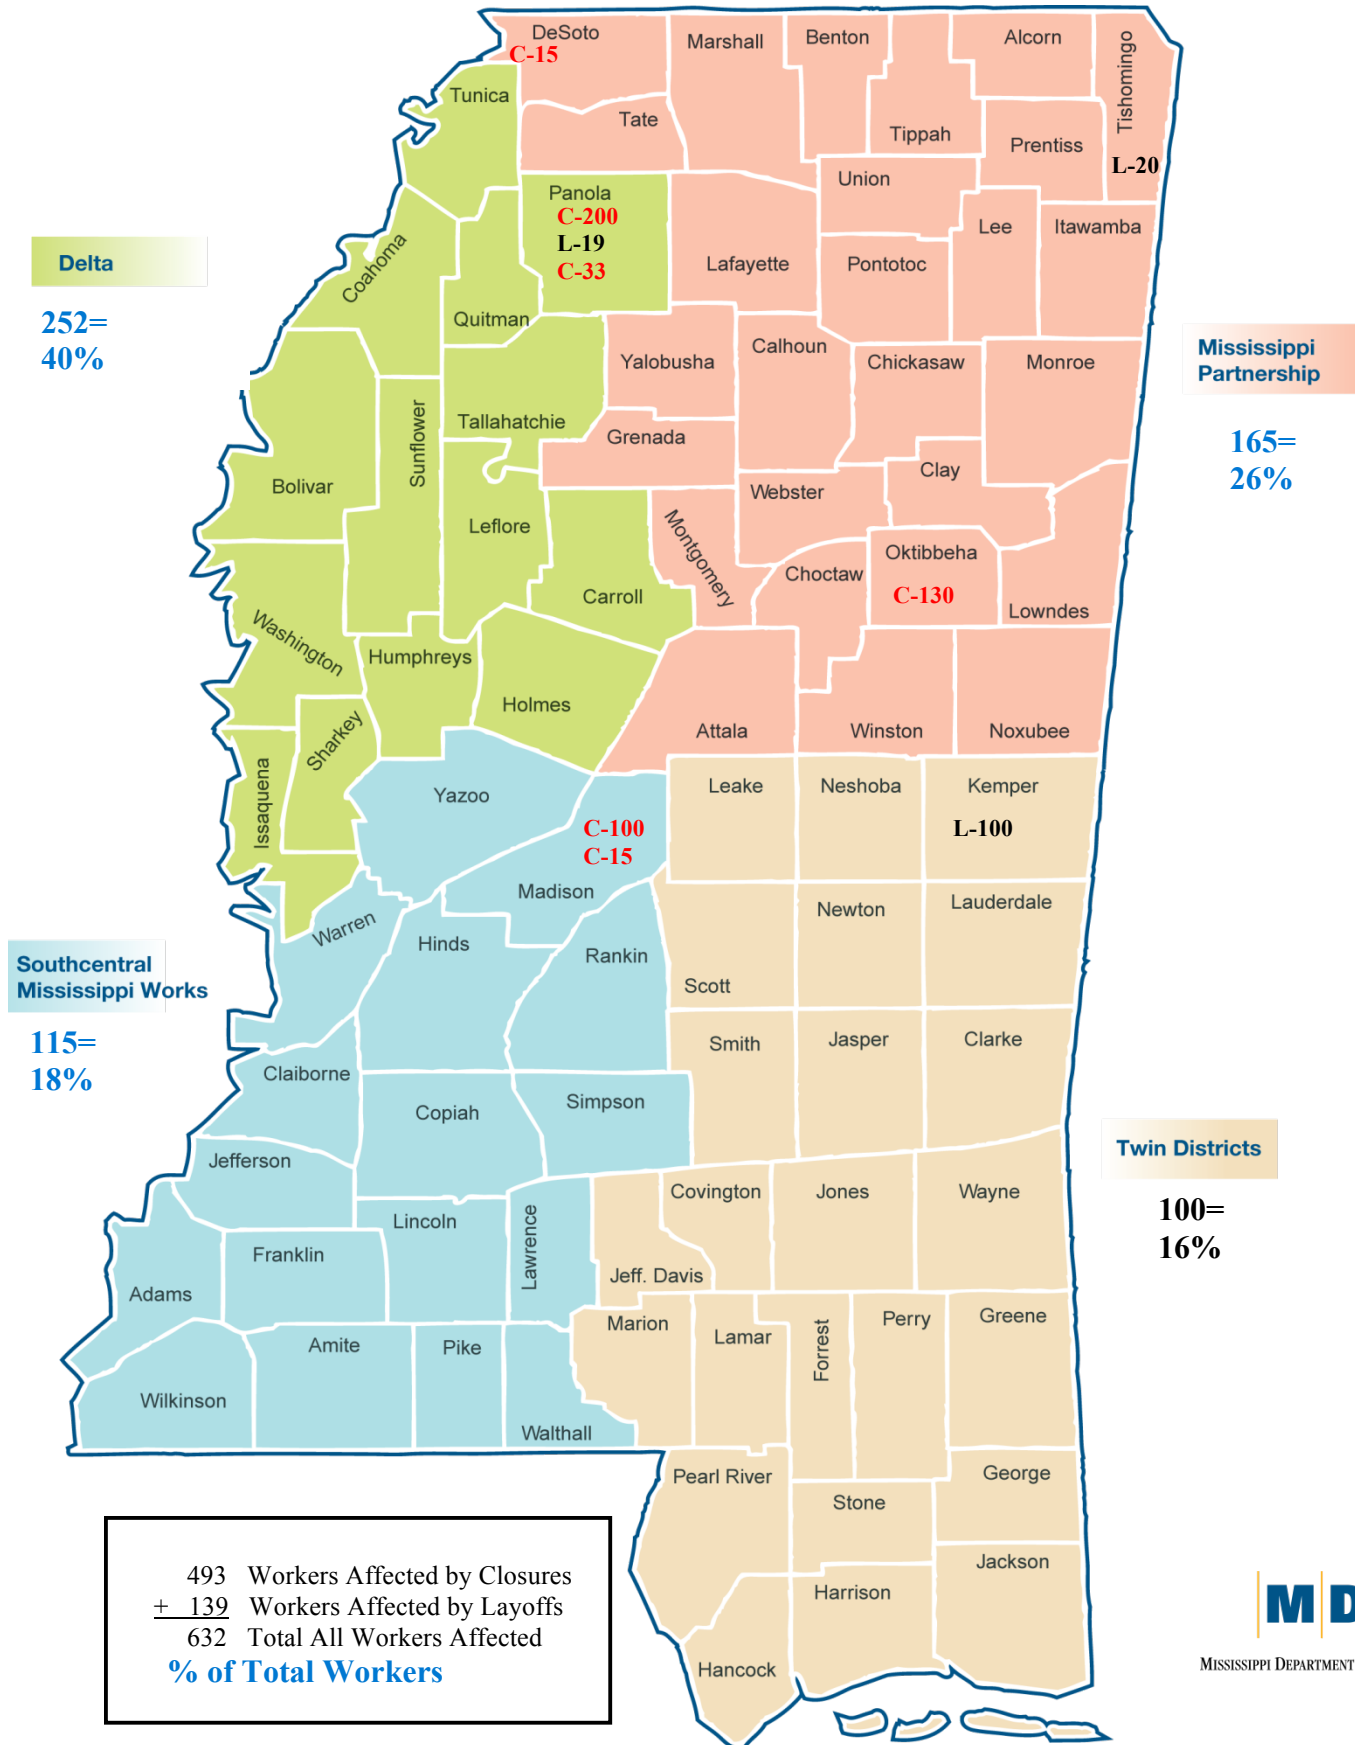

Local Workforce Investment Area Second Quarter WARN Report October – December 2016

MISSISSIPPI DEPARTMENT of EMPLOYMENT SECURITY