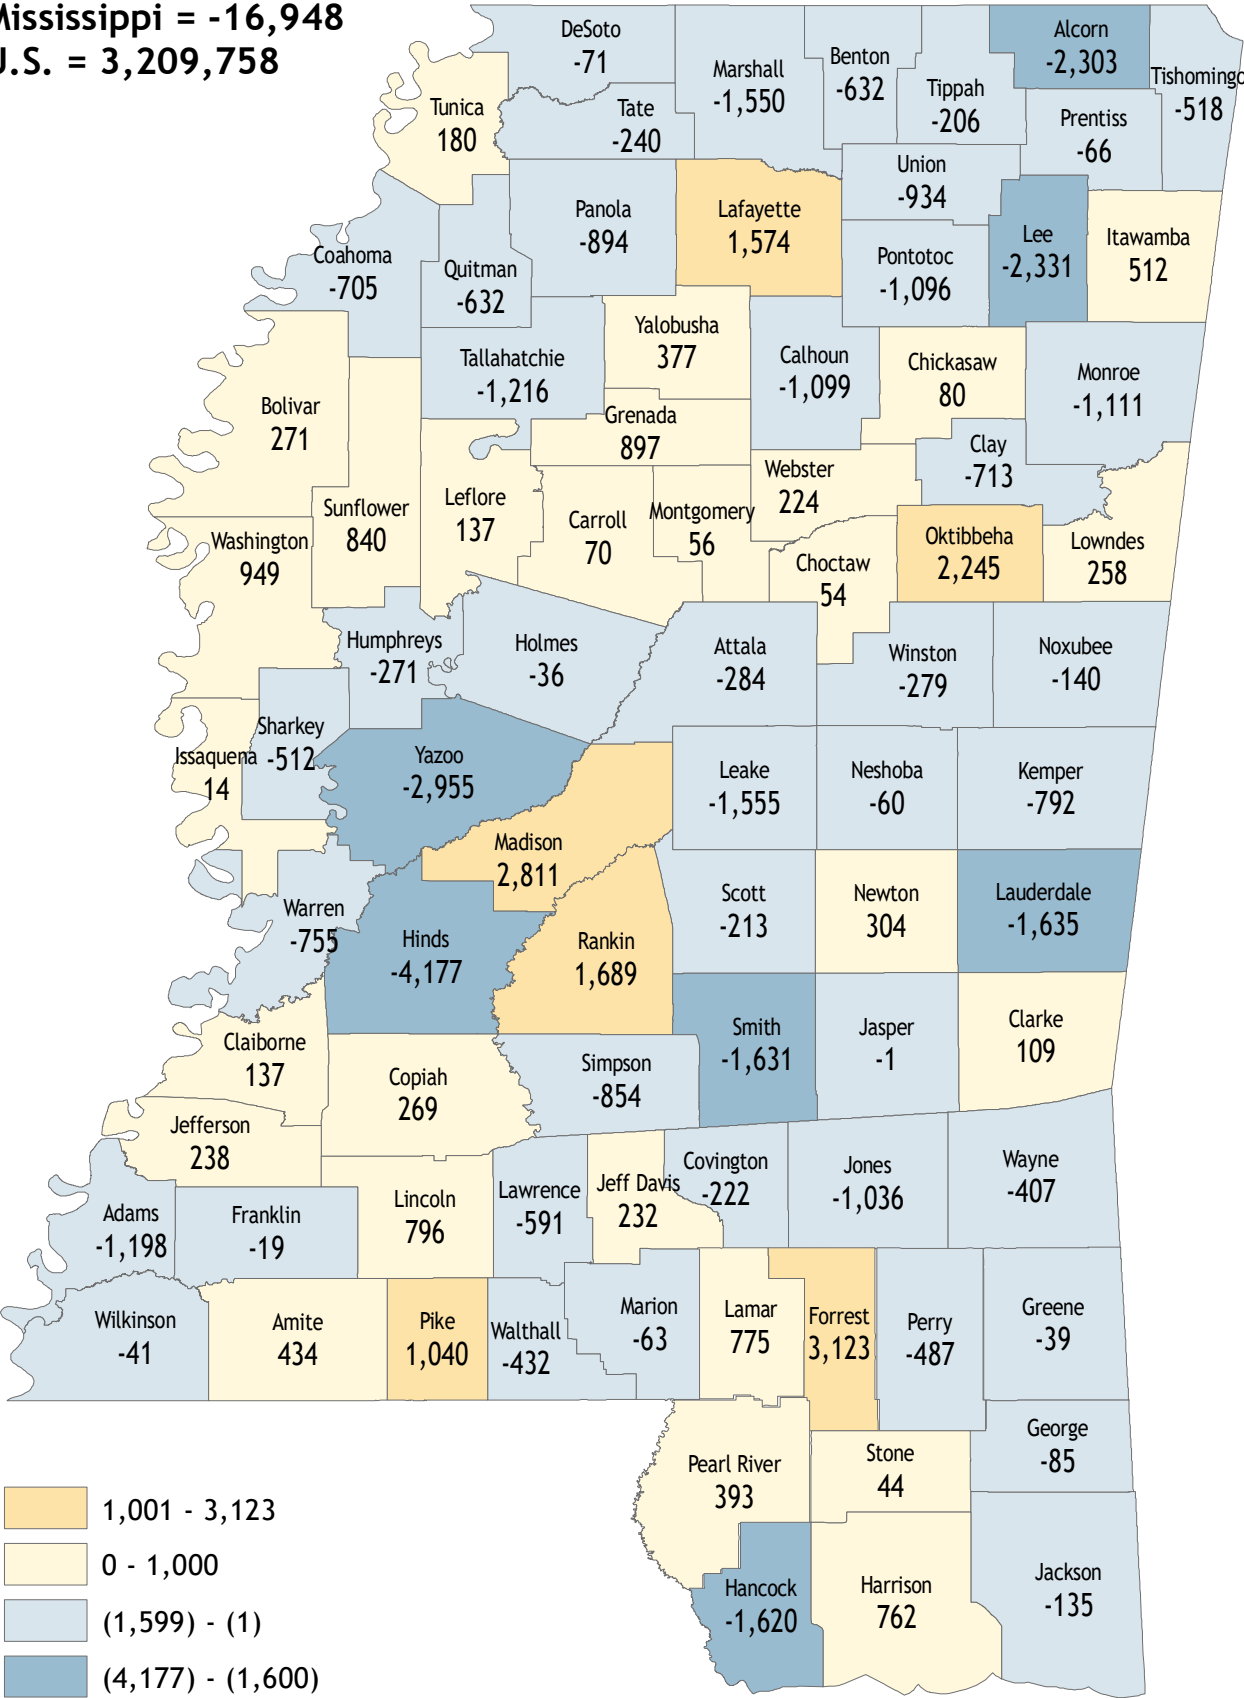

Population Change 2019 - 2020

Mississippi = -16,948
U.S. = 3,209,758

Source: U.S. Census Bureau