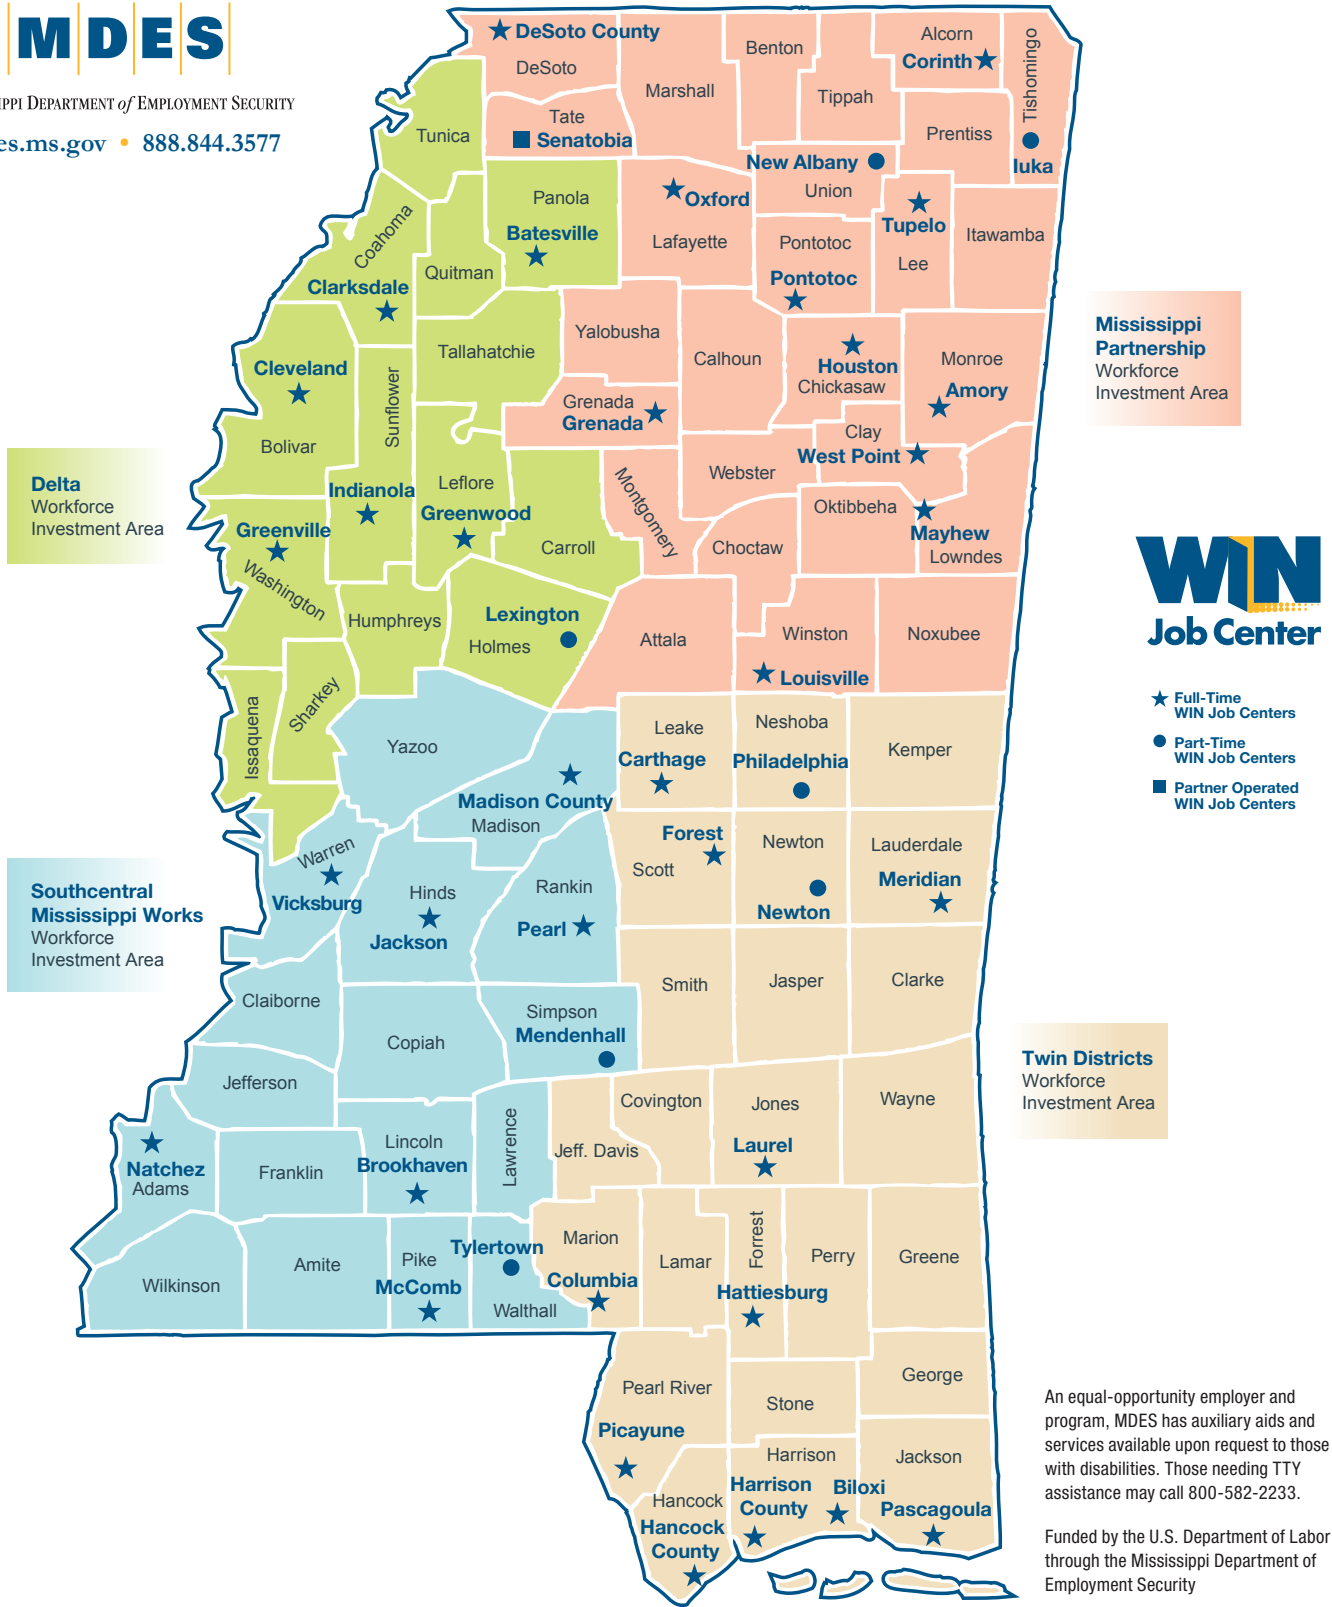

WIN Job Center Locations

Helping Mississippians Get Jobs

MISSISSIPPI DEPARTMENT of EMPLOYMENT SECURITY

mdes.ms.gov • 888.844.3577

An equal-opportunity employer and program, MDES has auxiliary aids and services available upon request to those with disabilities. Those needing TTY assistance may call 800-582-2233.