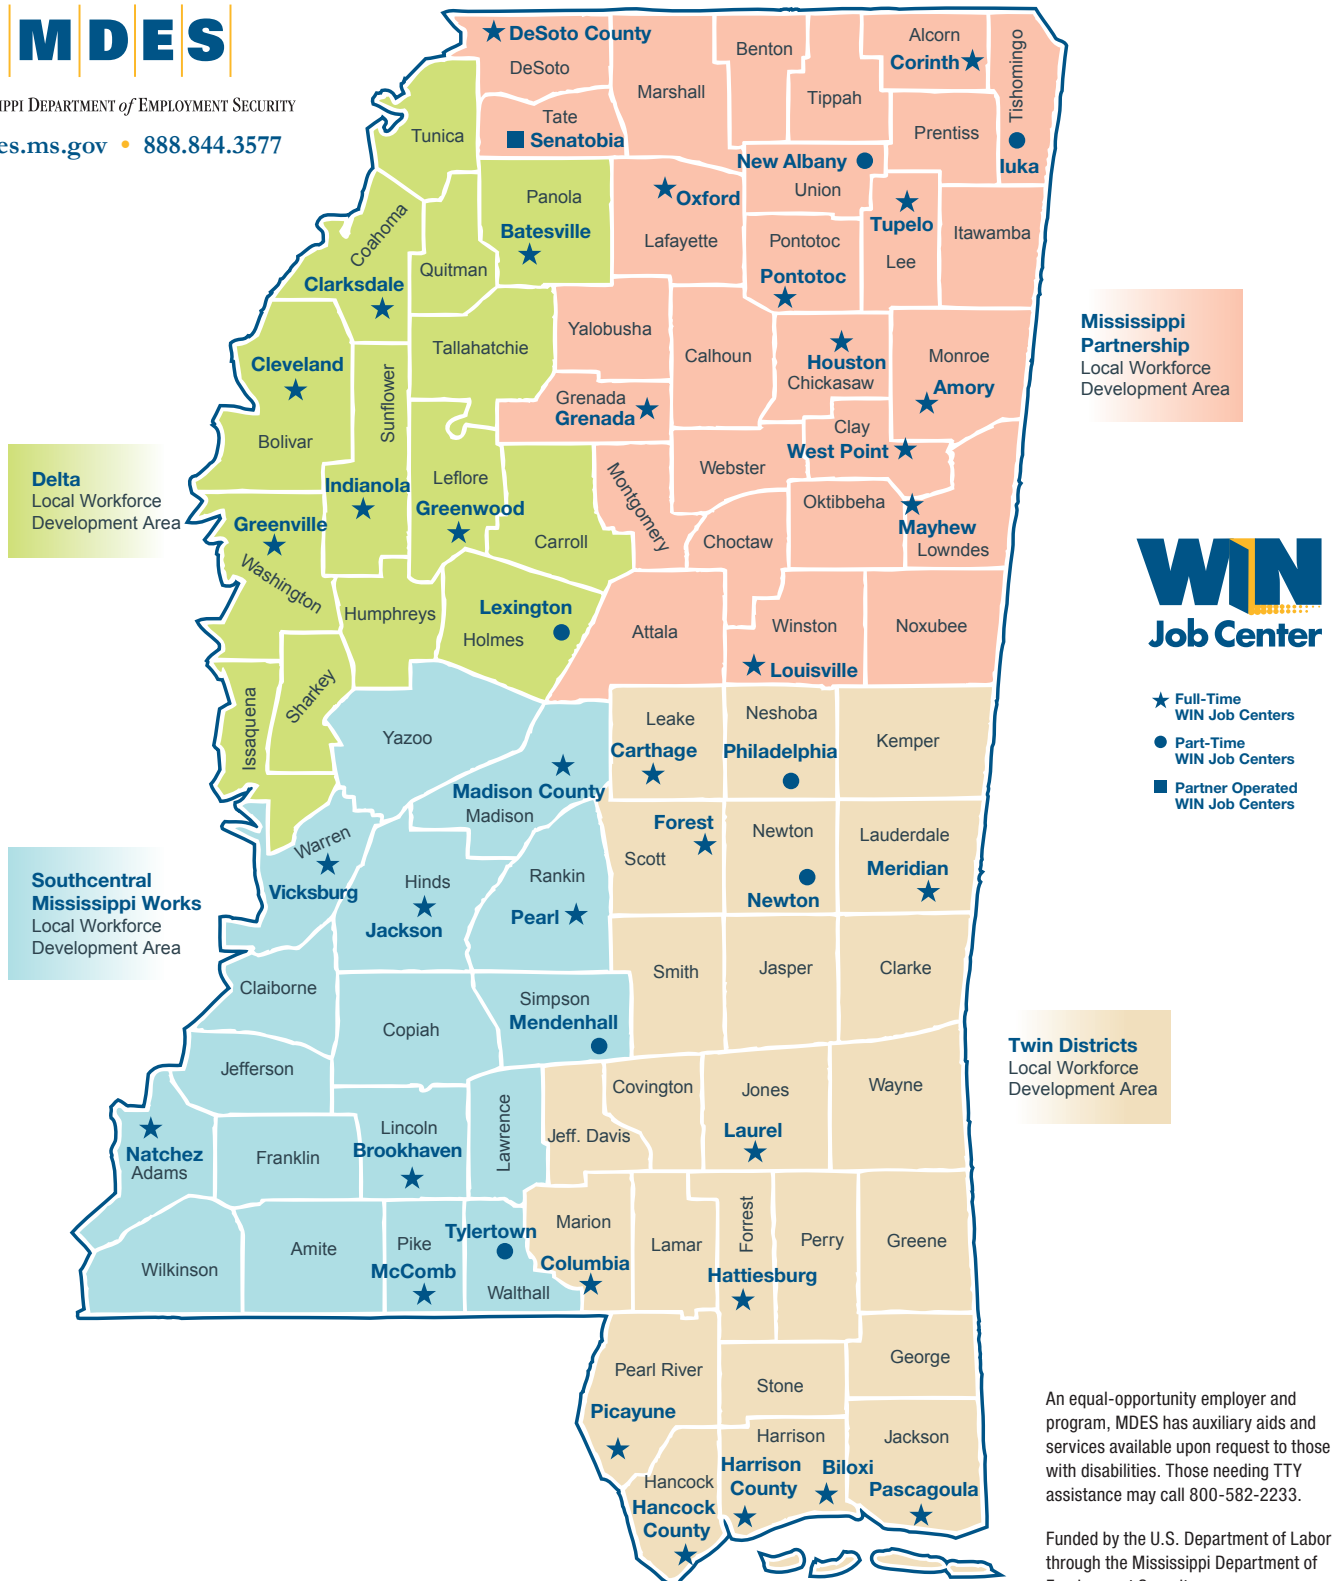

WIN Job Center Locations

Helping Mississippians Get Jobs

MISSISSIPPI DEPARTMENT of EMPLOYMENT SECURITY

mdes.ms.gov • 888.844.3577

An equal-opportunity employer and program, MDES has auxiliary aids and services available upon request to those with disabilities. Those needing TTY assistance may call 800-582-2233.