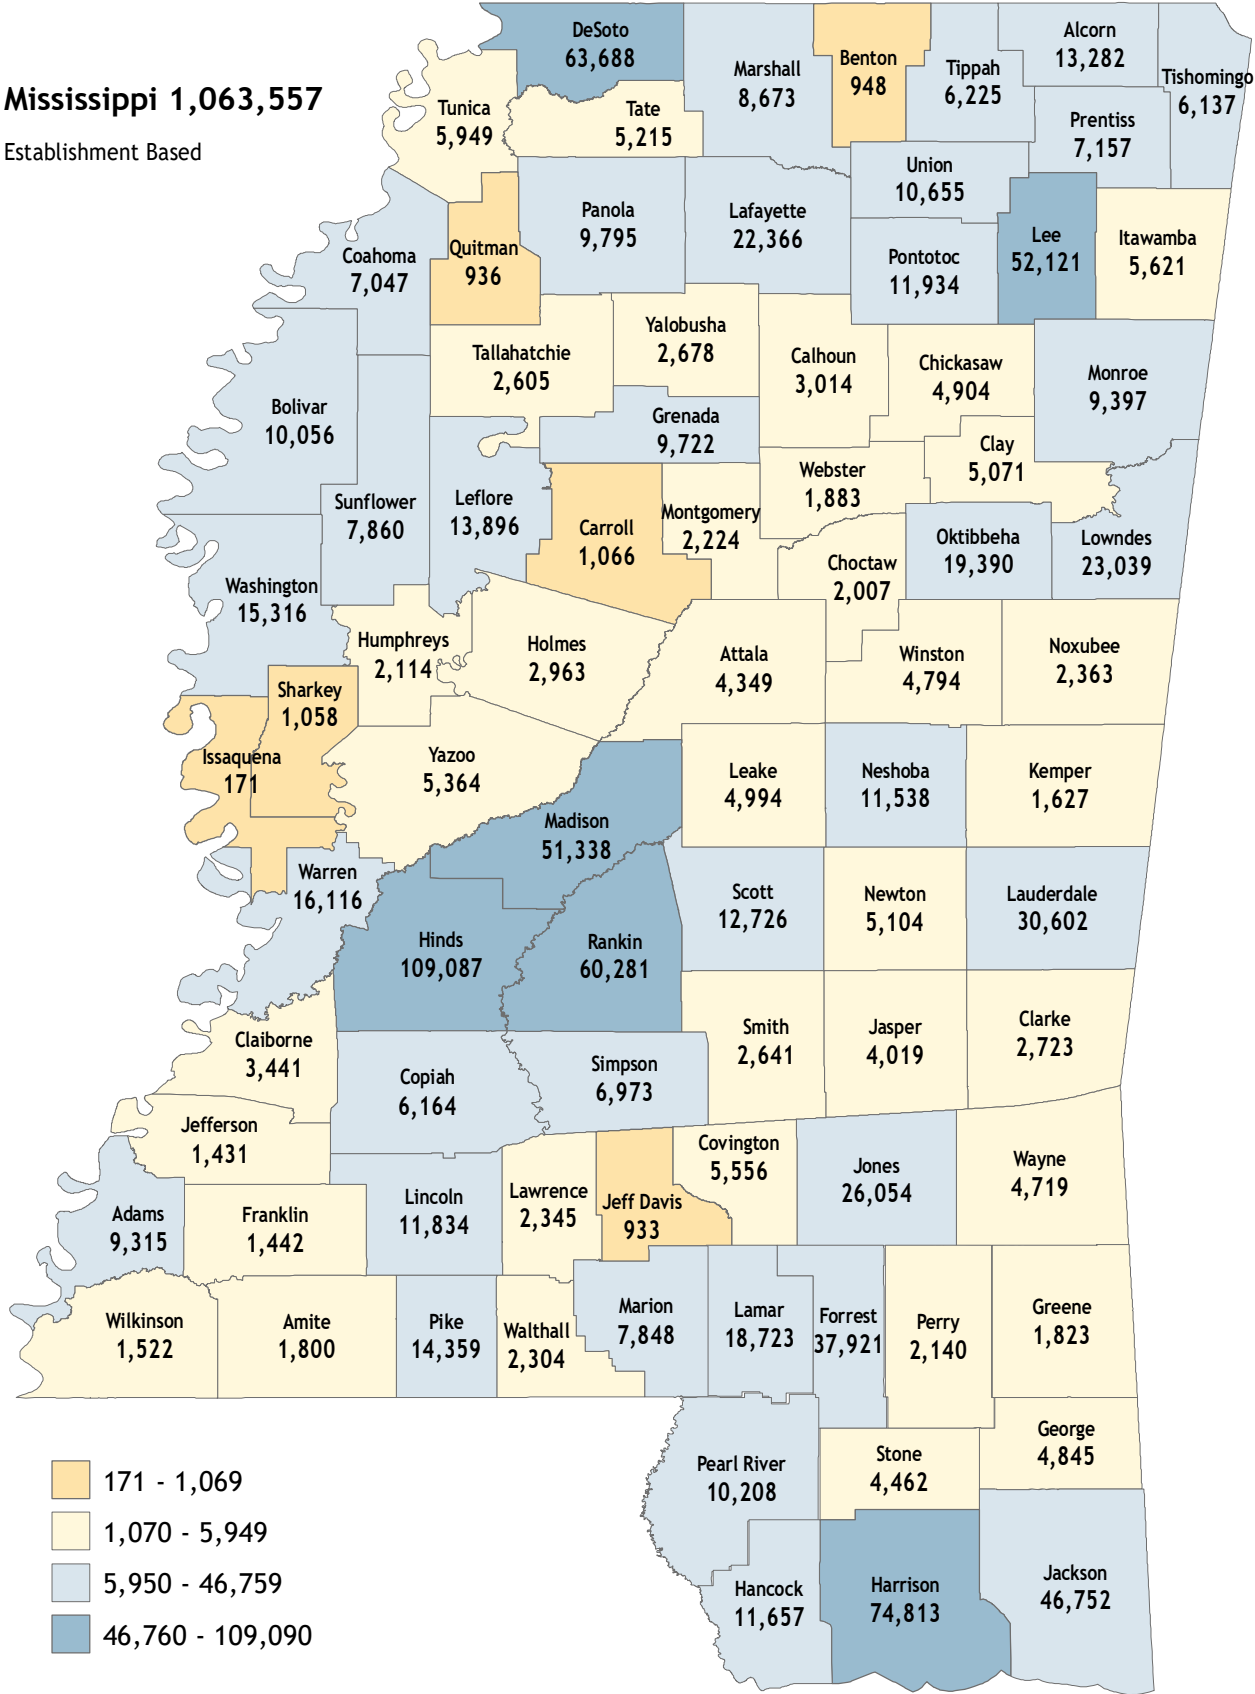

# Average Monthly Employment 2020

**Mississippi 1,063,557**  
Establishment Based

Source: Labor Market Data Publication  
Design: Labor Market Information Department, MDES