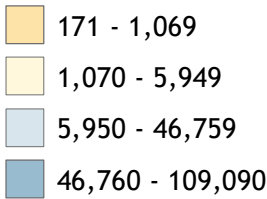

# Average Monthly Employment 2020

**Mississippi 1,063,557**  
Establishment Based

Source: Labor Market Data Publication  
Design: Labor Market Information Department, MDES