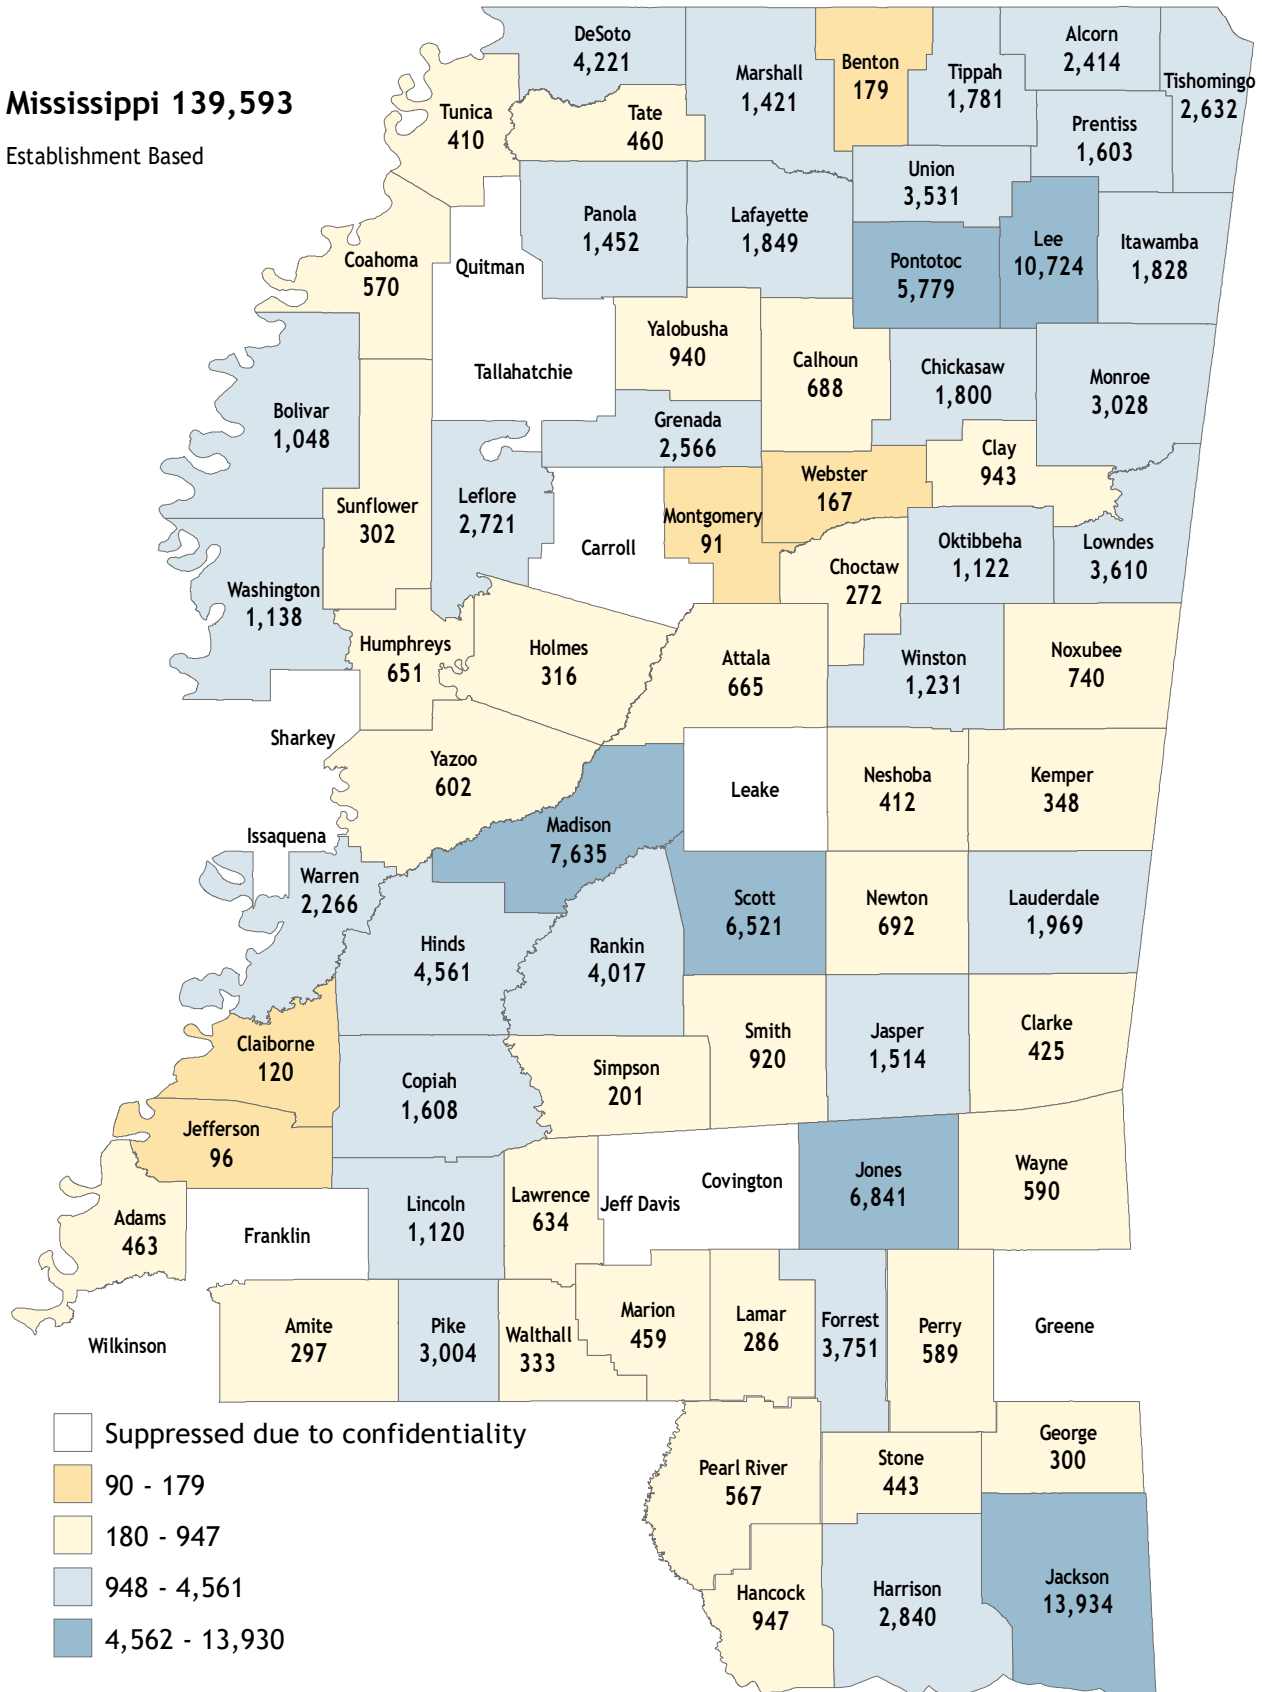

Average Monthly Manufacturing Employment 2020

Mississippi 139,593

Establishment Based

- Suppressed due to confidentiality
- 90 - 179
- 180 - 947
- 948 - 4,561
- 4,562 - 13,930