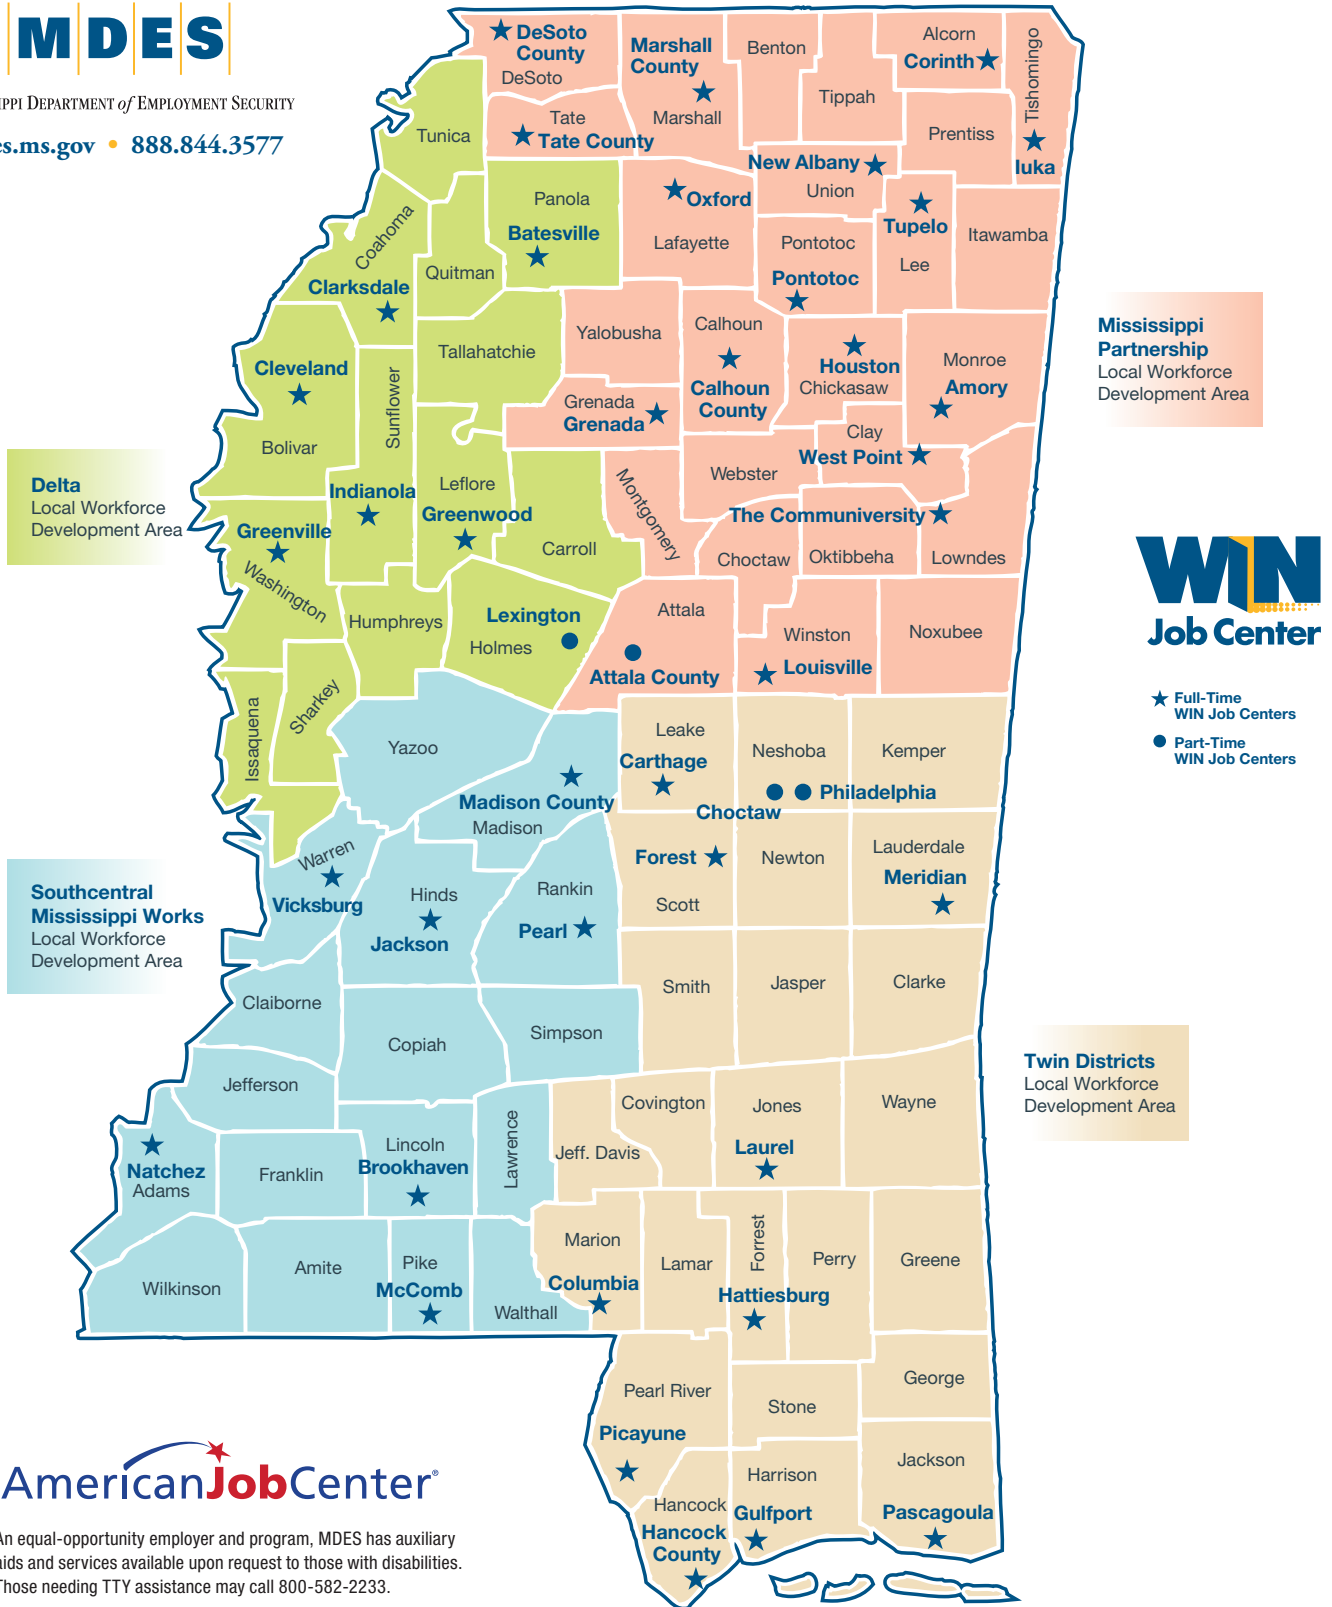

WIN Job Center Locations

Helping Mississippians Get Jobs

MISSISSIPPI DEPARTMENT of EMPLOYMENT SECURITY
mdes.ms.gov • 888.844.3577

Delta
Local Workforce Development Area

Southcentral Mississippi Works
Local Workforce Development Area

Mississippi Partnership
Local Workforce Development Area

- ★ Full-Time WIN Job Centers
- Part-Time WIN Job Centers

Twin Districts
Local Workforce Development Area

An equal-opportunity employer and program, MDES has auxiliary aids and services available upon request to those with disabilities. Those needing TTY assistance may call 800-582-2233.