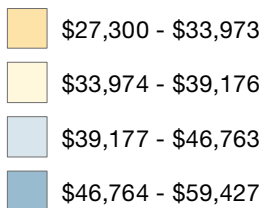

Average Annual Wage 2021

Mississippi \$44,222
Establishment Based

MISSISSIPPI DEPARTMENT of EMPLOYMENT SECURITY