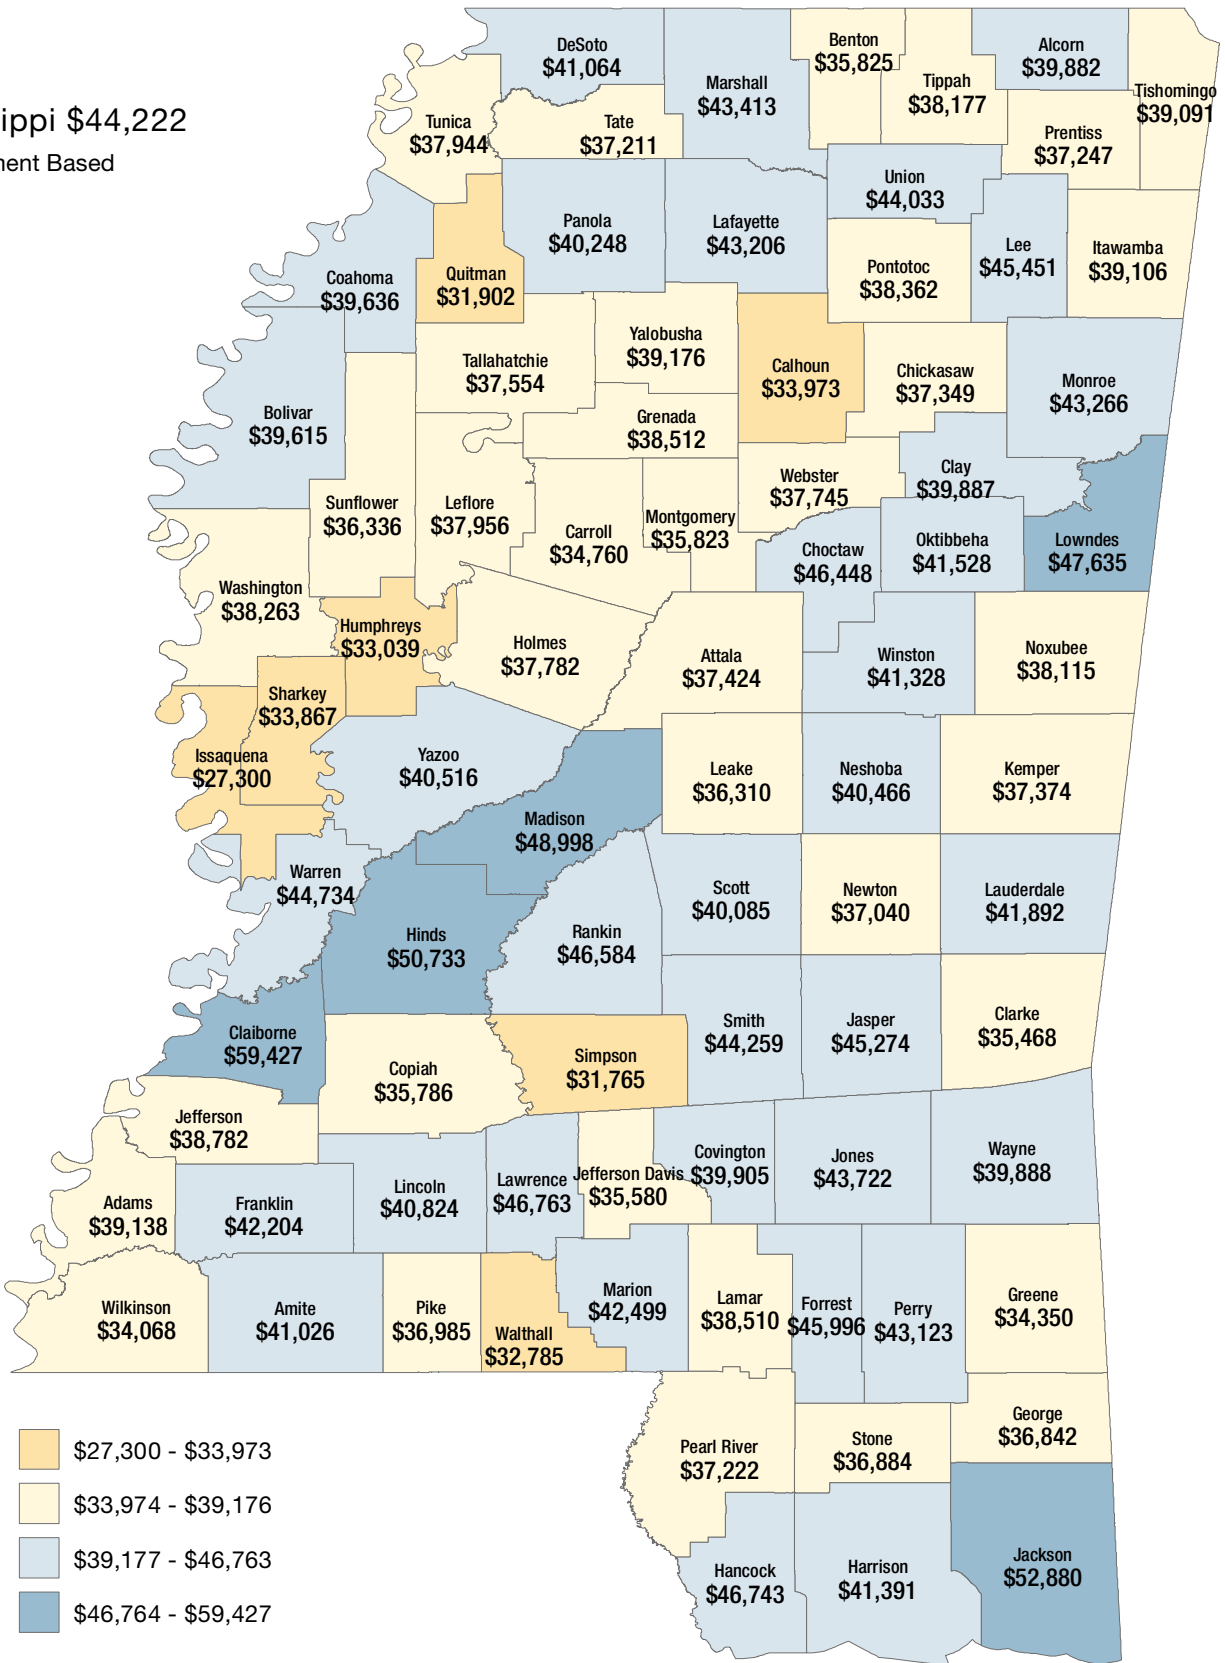

Average Annual Wage 2021

Mississippi \$44,222
Establishment Based

MISSISSIPPI DEPARTMENT of EMPLOYMENT SECURITY