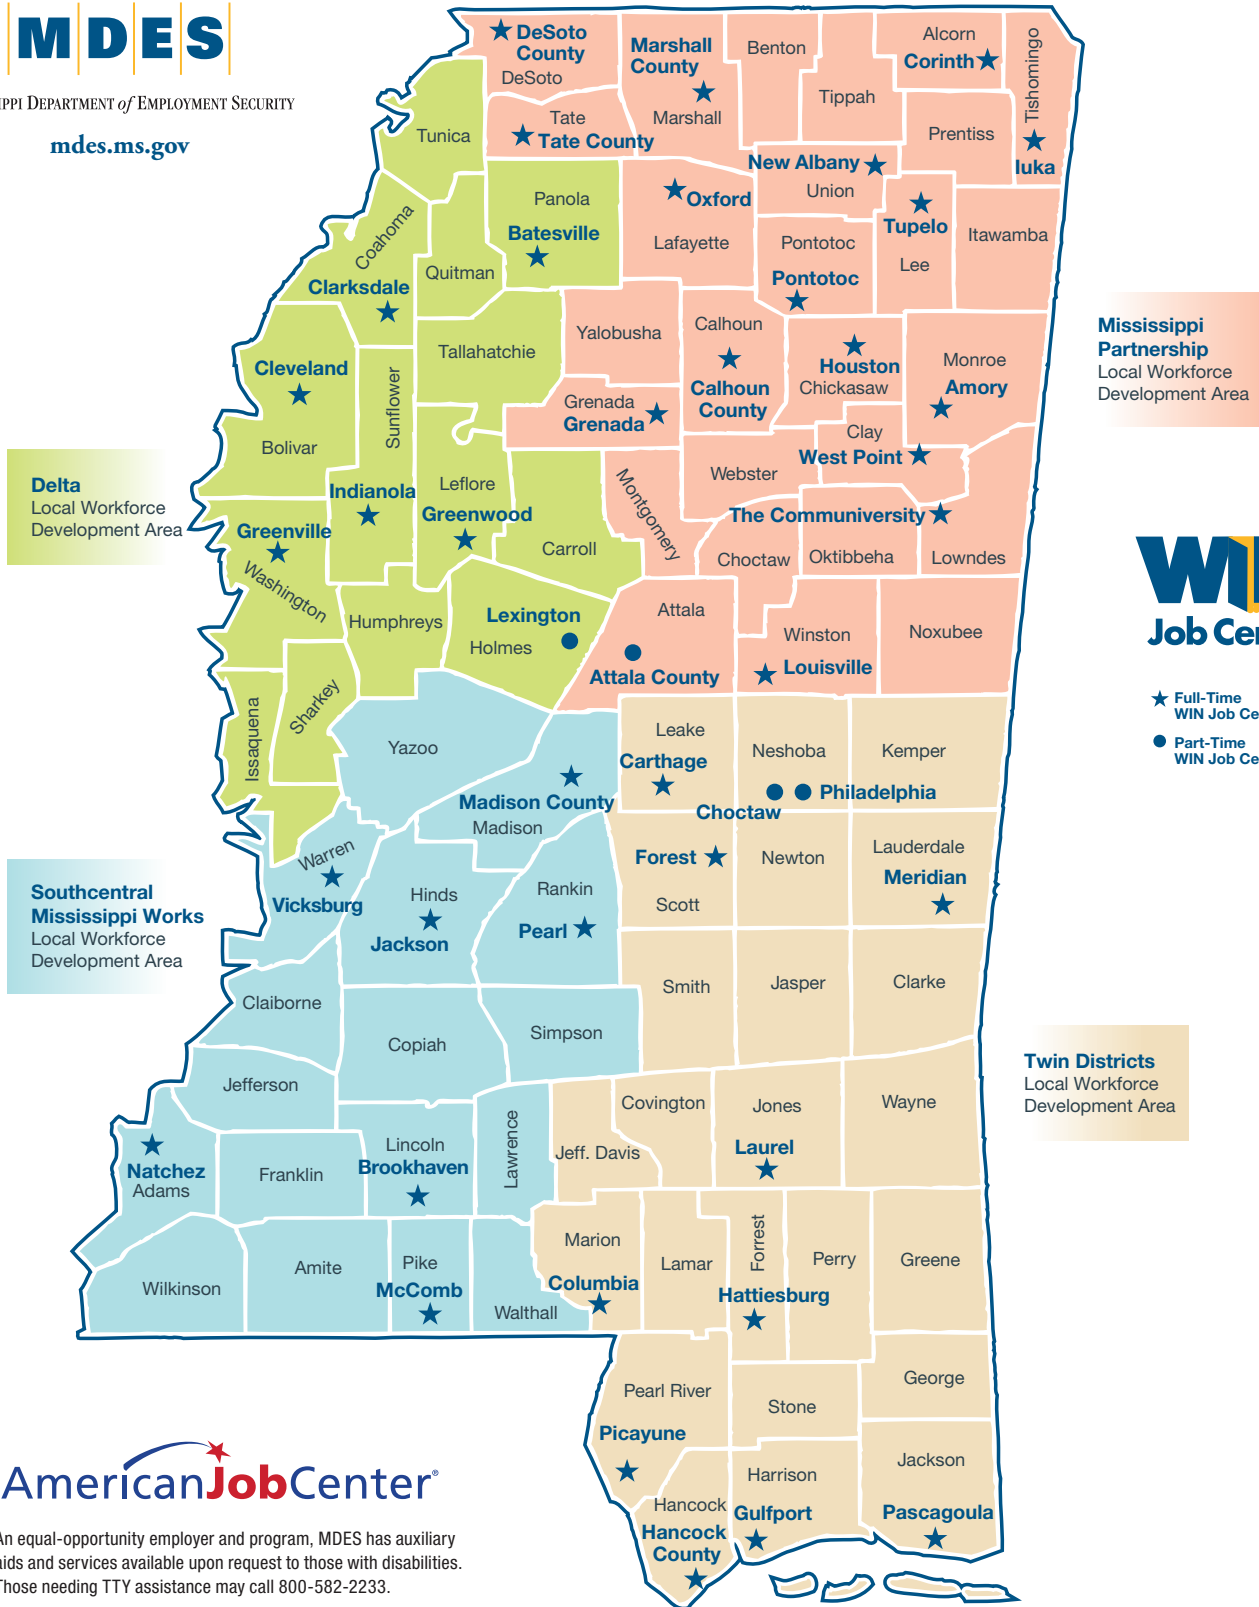

WIN Job Center Locations

Helping Mississippians Get Jobs

MISSISSIPPI DEPARTMENT of EMPLOYMENT SECURITY

mdes.ms.gov

Delta
Local Workforce Development Area

Mississippi Partnership
Local Workforce Development Area

Southcentral Mississippi Works
Local Workforce Development Area

Twin Districts
Local Workforce Development Area

An equal-opportunity employer and program, MDES has auxiliary aids and services available upon request to those with disabilities. Those needing TTY assistance may call 800-582-2233.