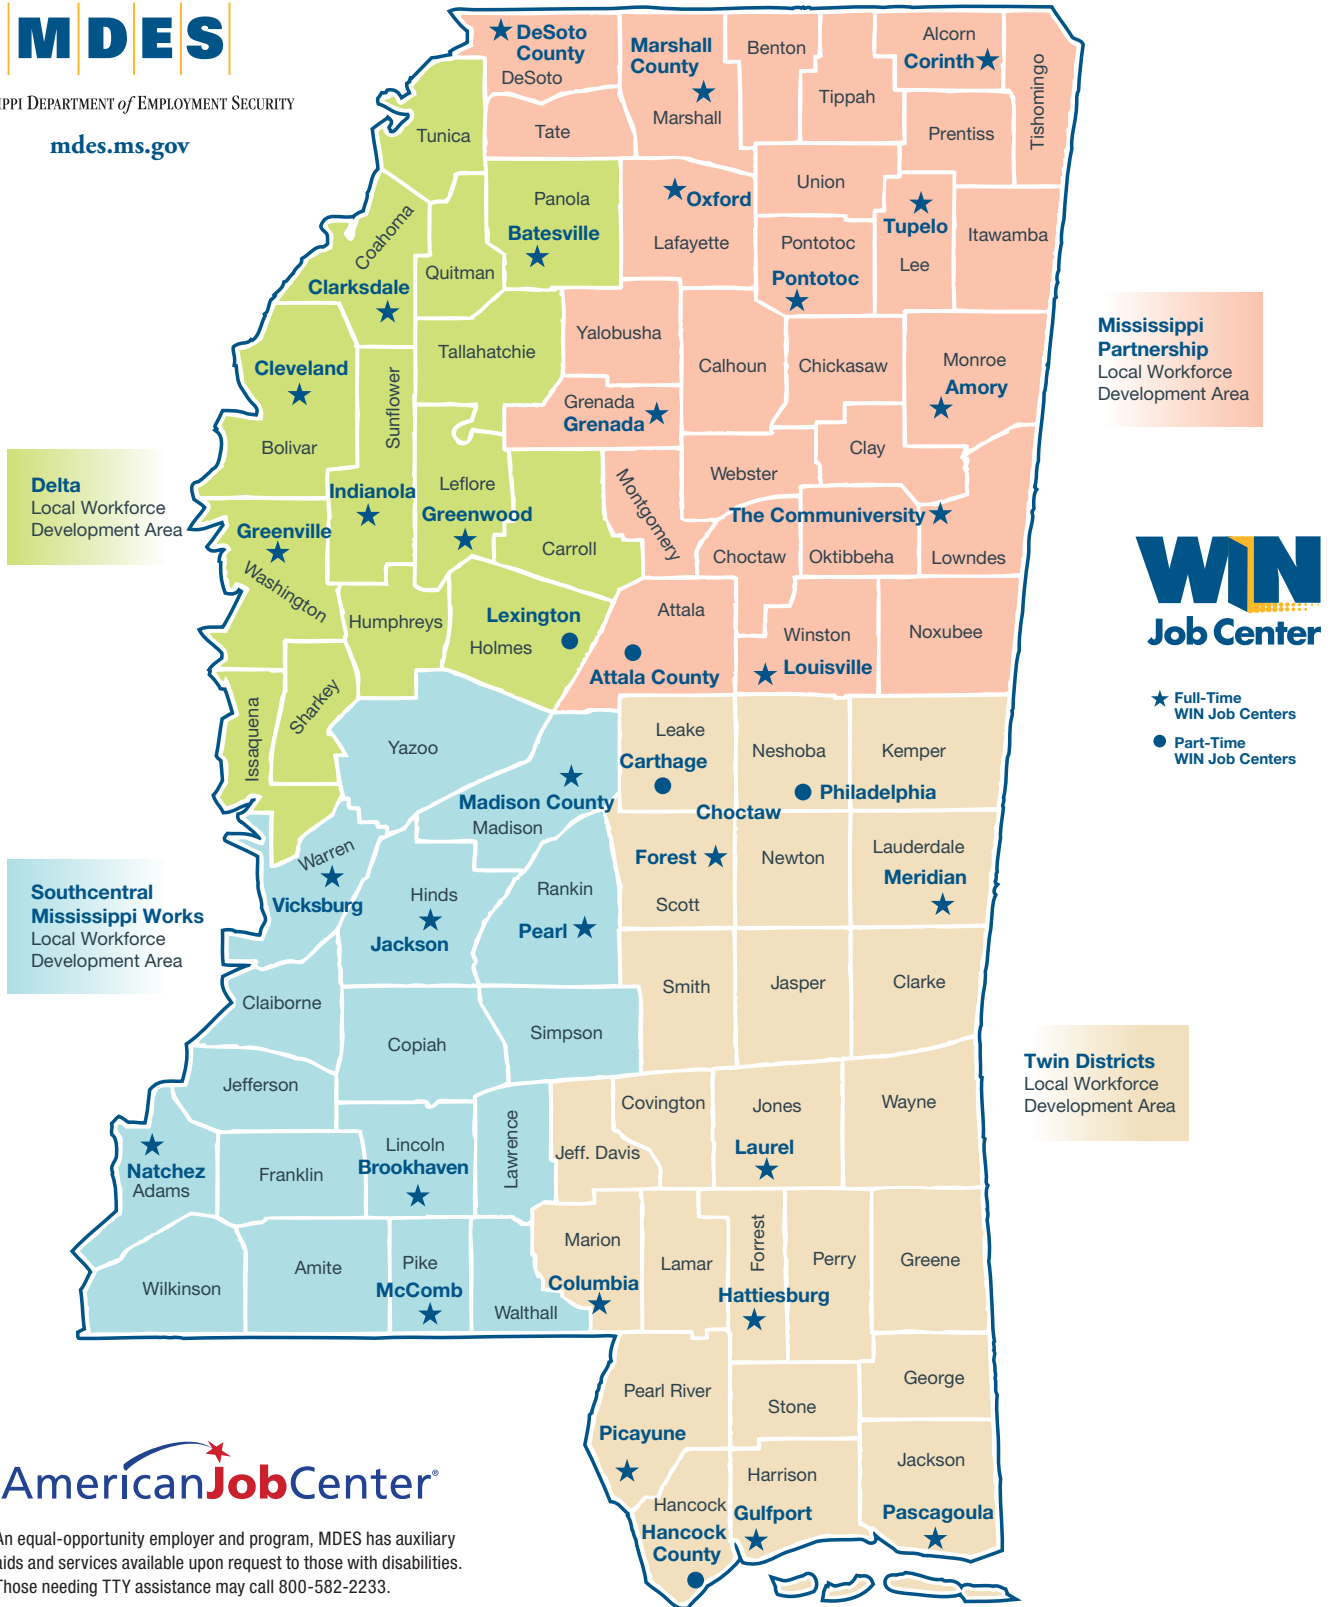

WIN Job Center Locations

Helping Mississippians Get Jobs

MISSISSIPPI DEPARTMENT of EMPLOYMENT SECURITY

mdes.ms.gov

Delta
Local Workforce Development Area

Southcentral Mississippi Works
Local Workforce Development Area