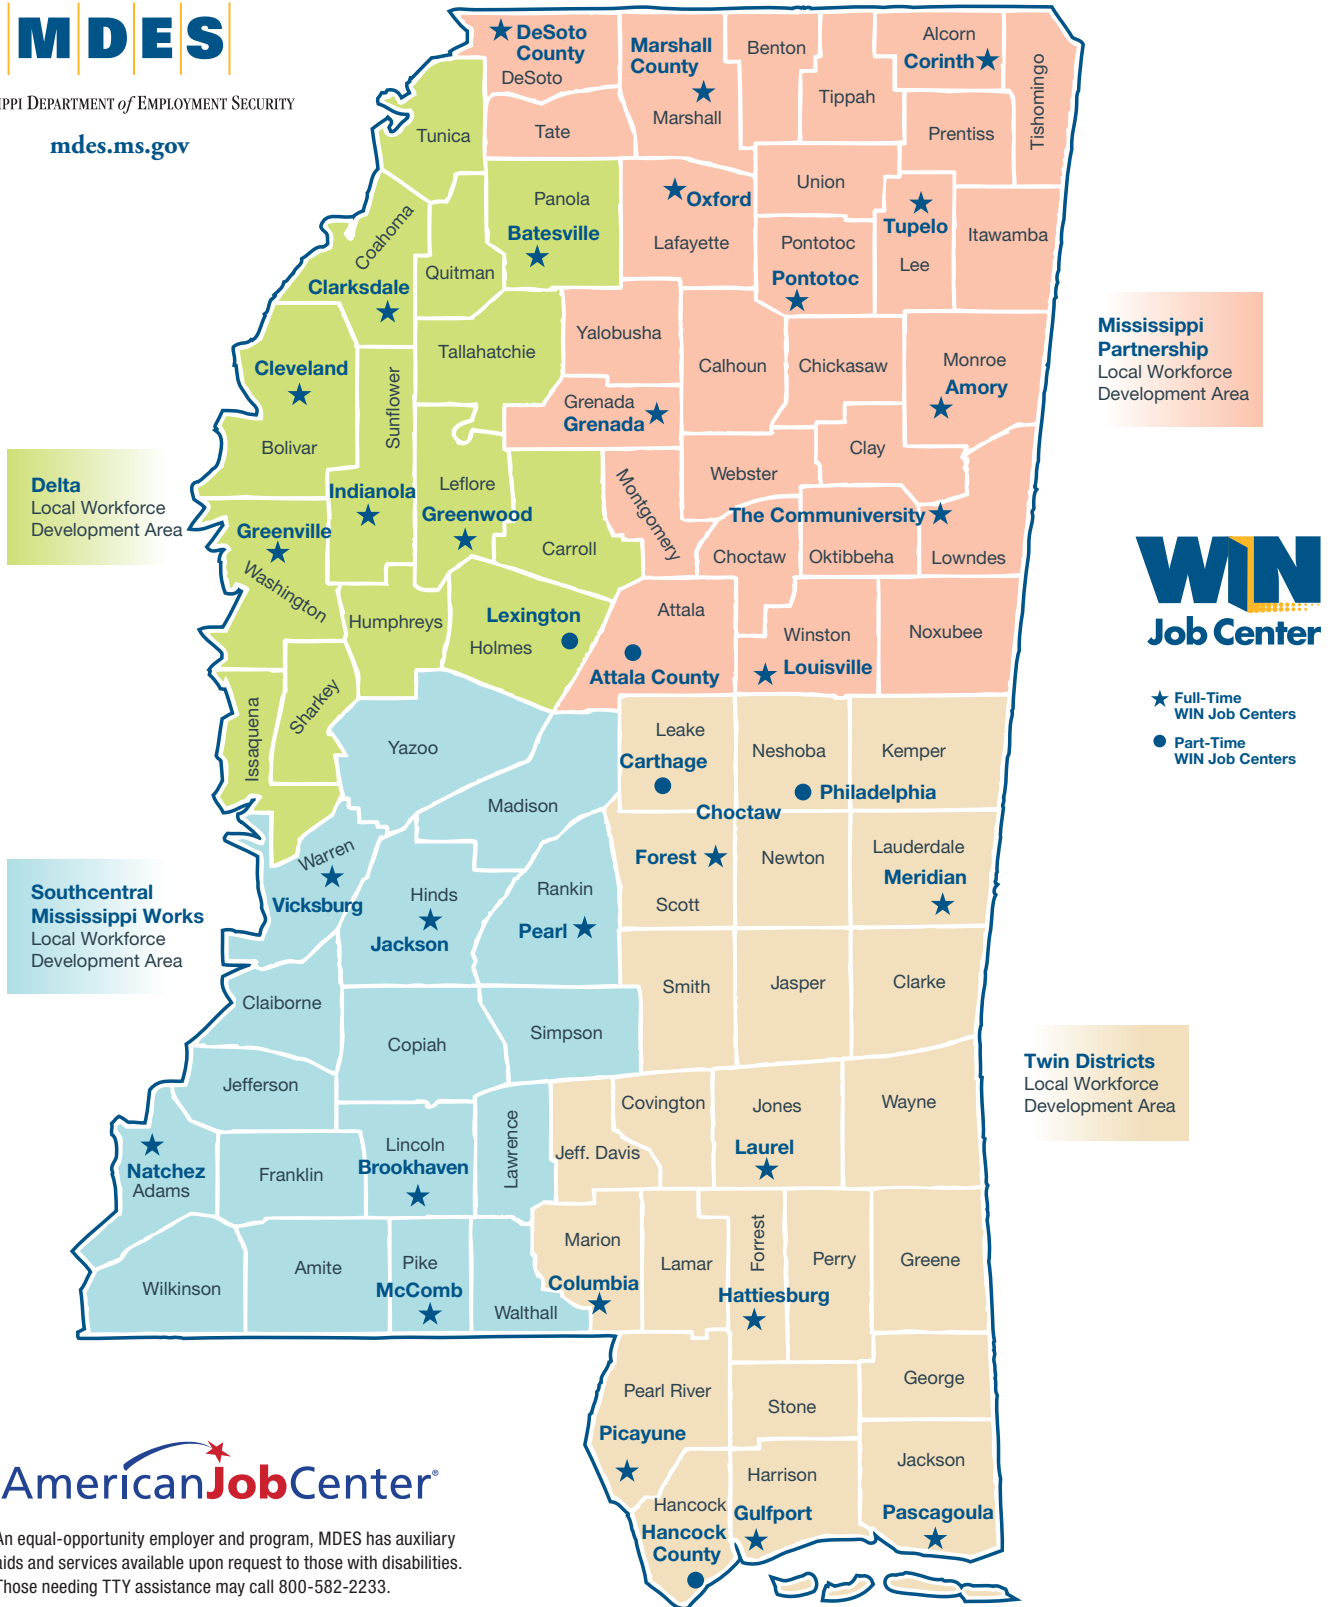

WIN Job Center Locations

Helping Mississippians Get Jobs

MISSISSIPPI DEPARTMENT of EMPLOYMENT SECURITY

mdes.ms.gov

Delta
Local Workforce Development Area

Southcentral Mississippi Works
Local Workforce Development Area