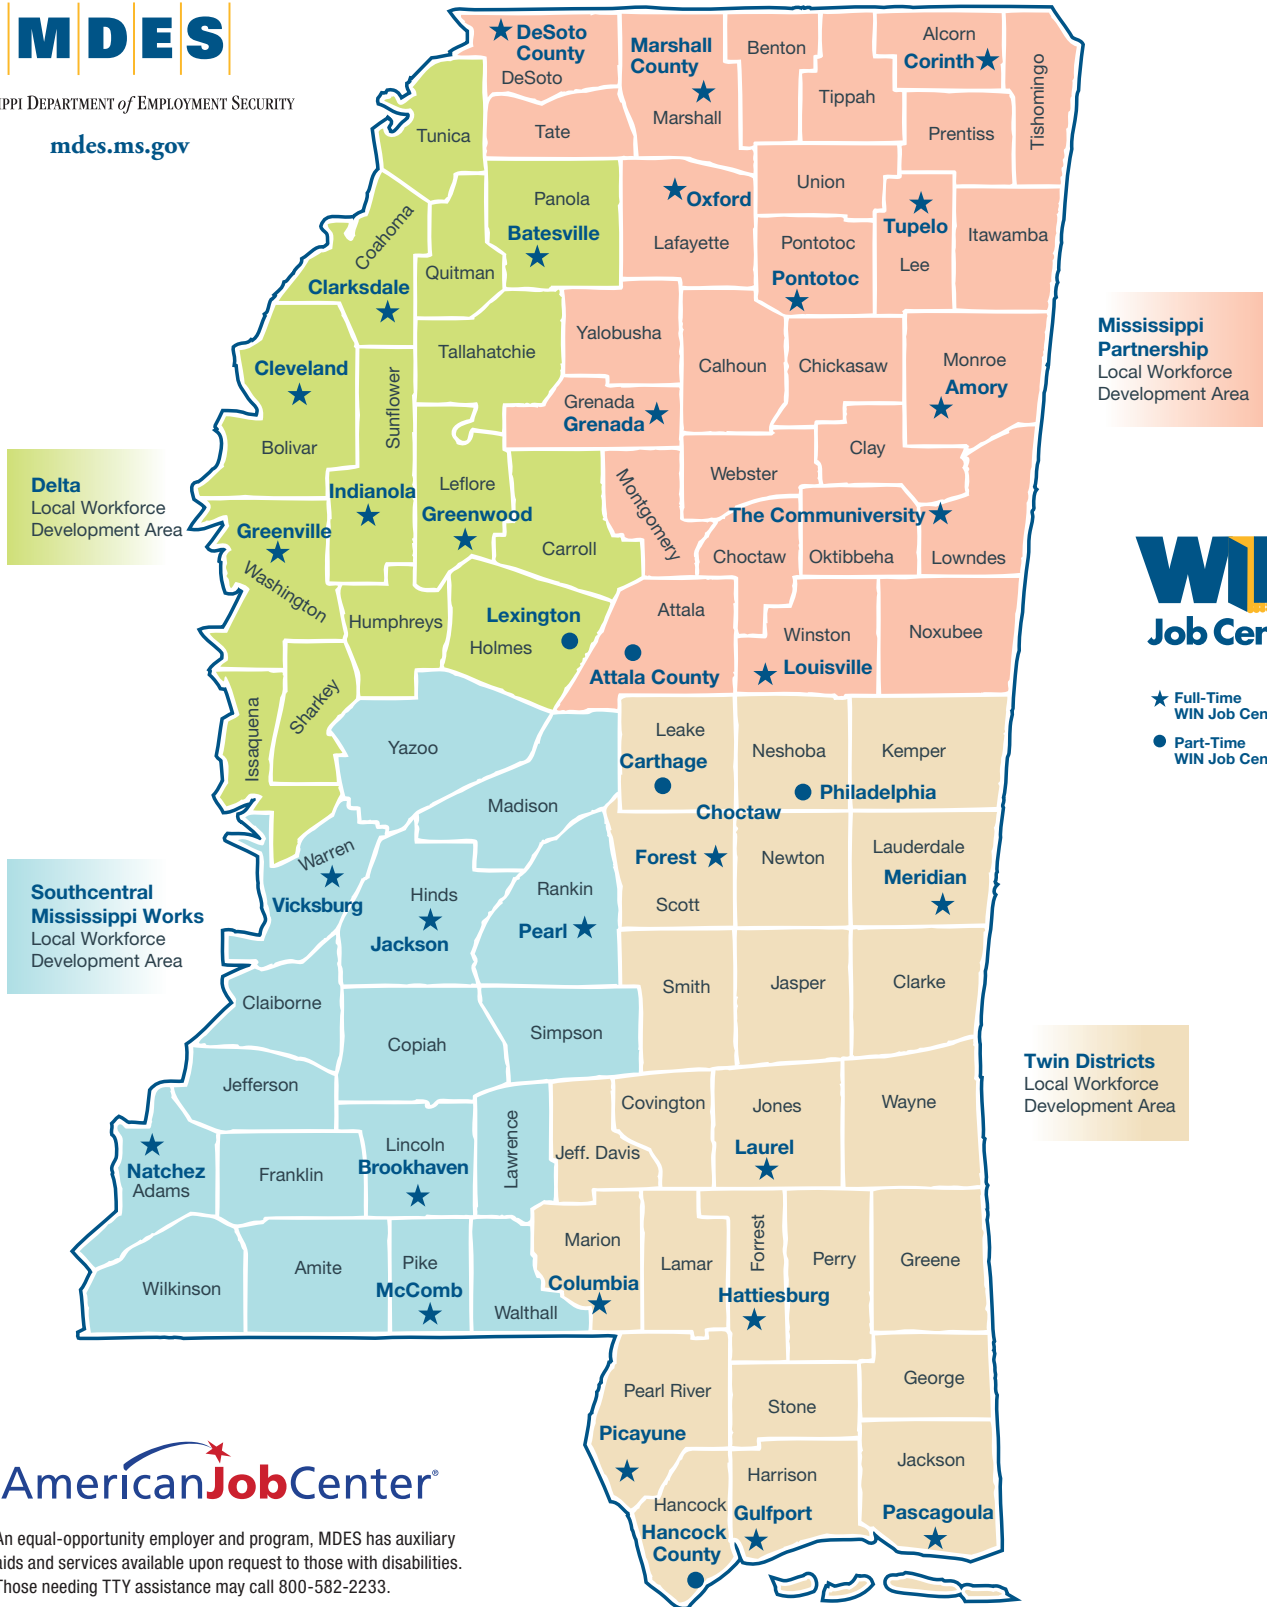

WIN Job Center Locations

Helping Mississippians Get Jobs

MISSISSIPPI DEPARTMENT of EMPLOYMENT SECURITY

mdes.ms.gov

Delta
Local Workforce Development Area

Mississippi Partnership
Local Workforce Development Area