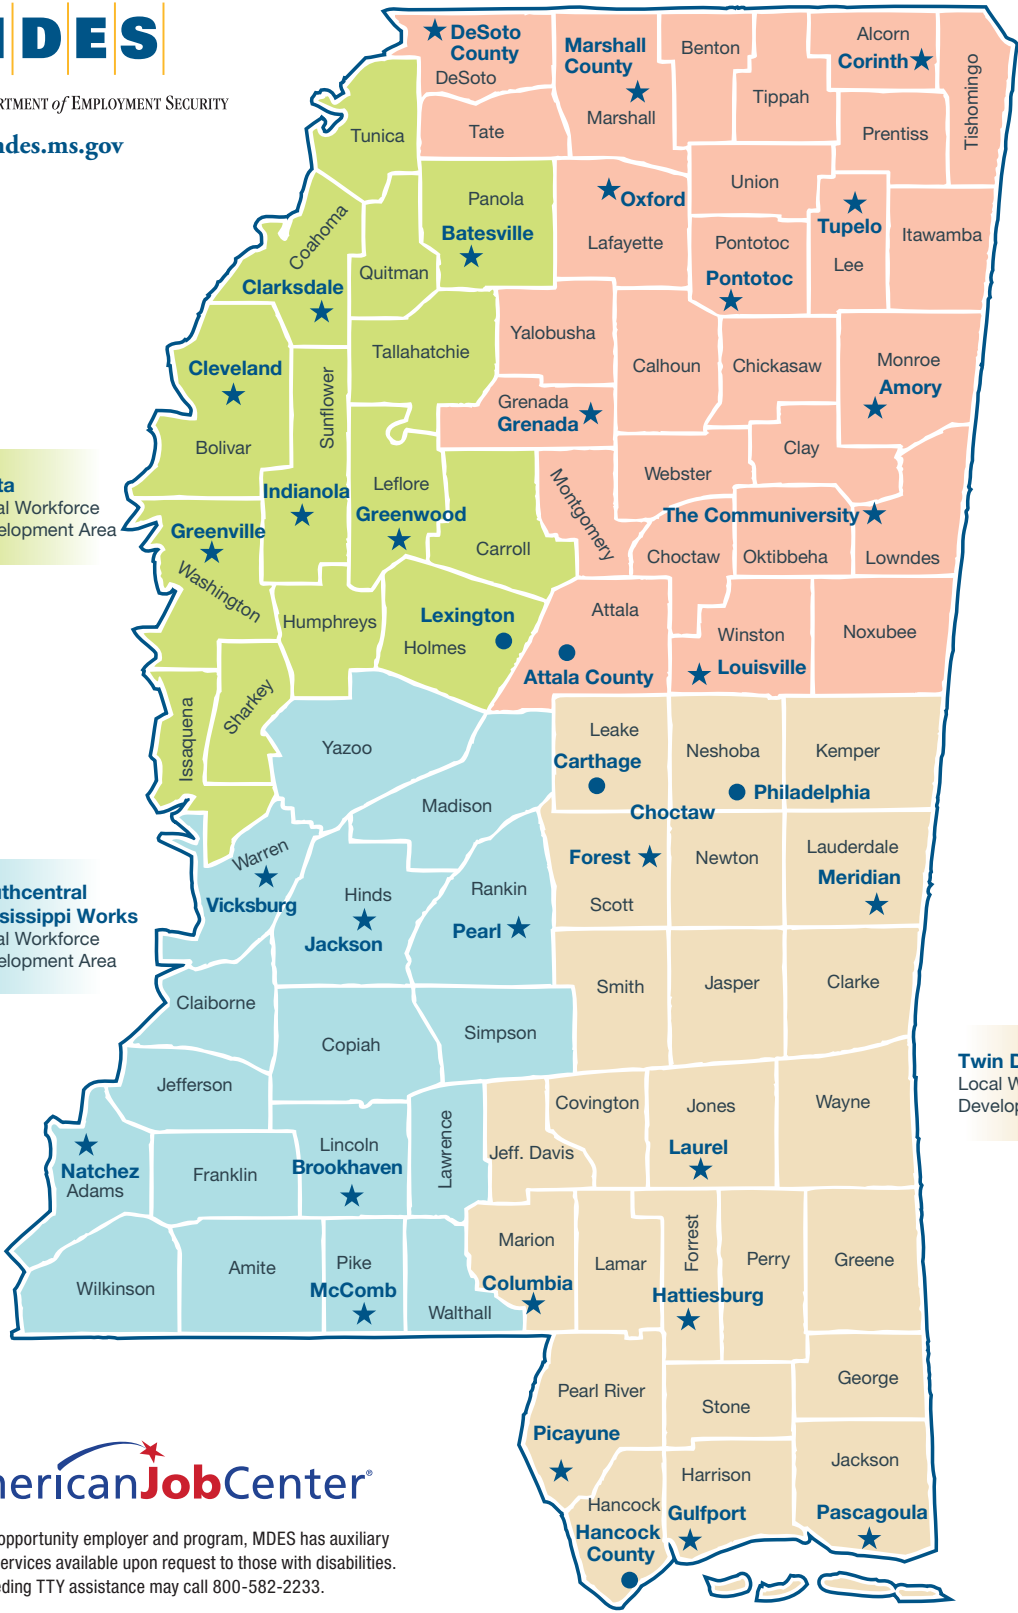

WIN Job Center Locations

Helping Mississippians Get Jobs

MISSISSIPPI DEPARTMENT of EMPLOYMENT SECURITY

mdes.ms.gov

Delta
Local Workforce
Development Area

**Southcentral
Mississippi Works**
Local Workforce
Development Area

**Mississippi
Partnership**
Local Workforce
Development Area

Twin Districts
Local Workforce
Development Area

- ★ Full-Time WIN Job Centers
- Part-Time WIN Job Centers

An equal-opportunity employer and program, MDES has auxiliary aids and services available upon request to those with disabilities. Those needing TTY assistance may call 800-582-2233.

Funded by the U.S. Department of Labor through the Mississippi Department of Employment Security