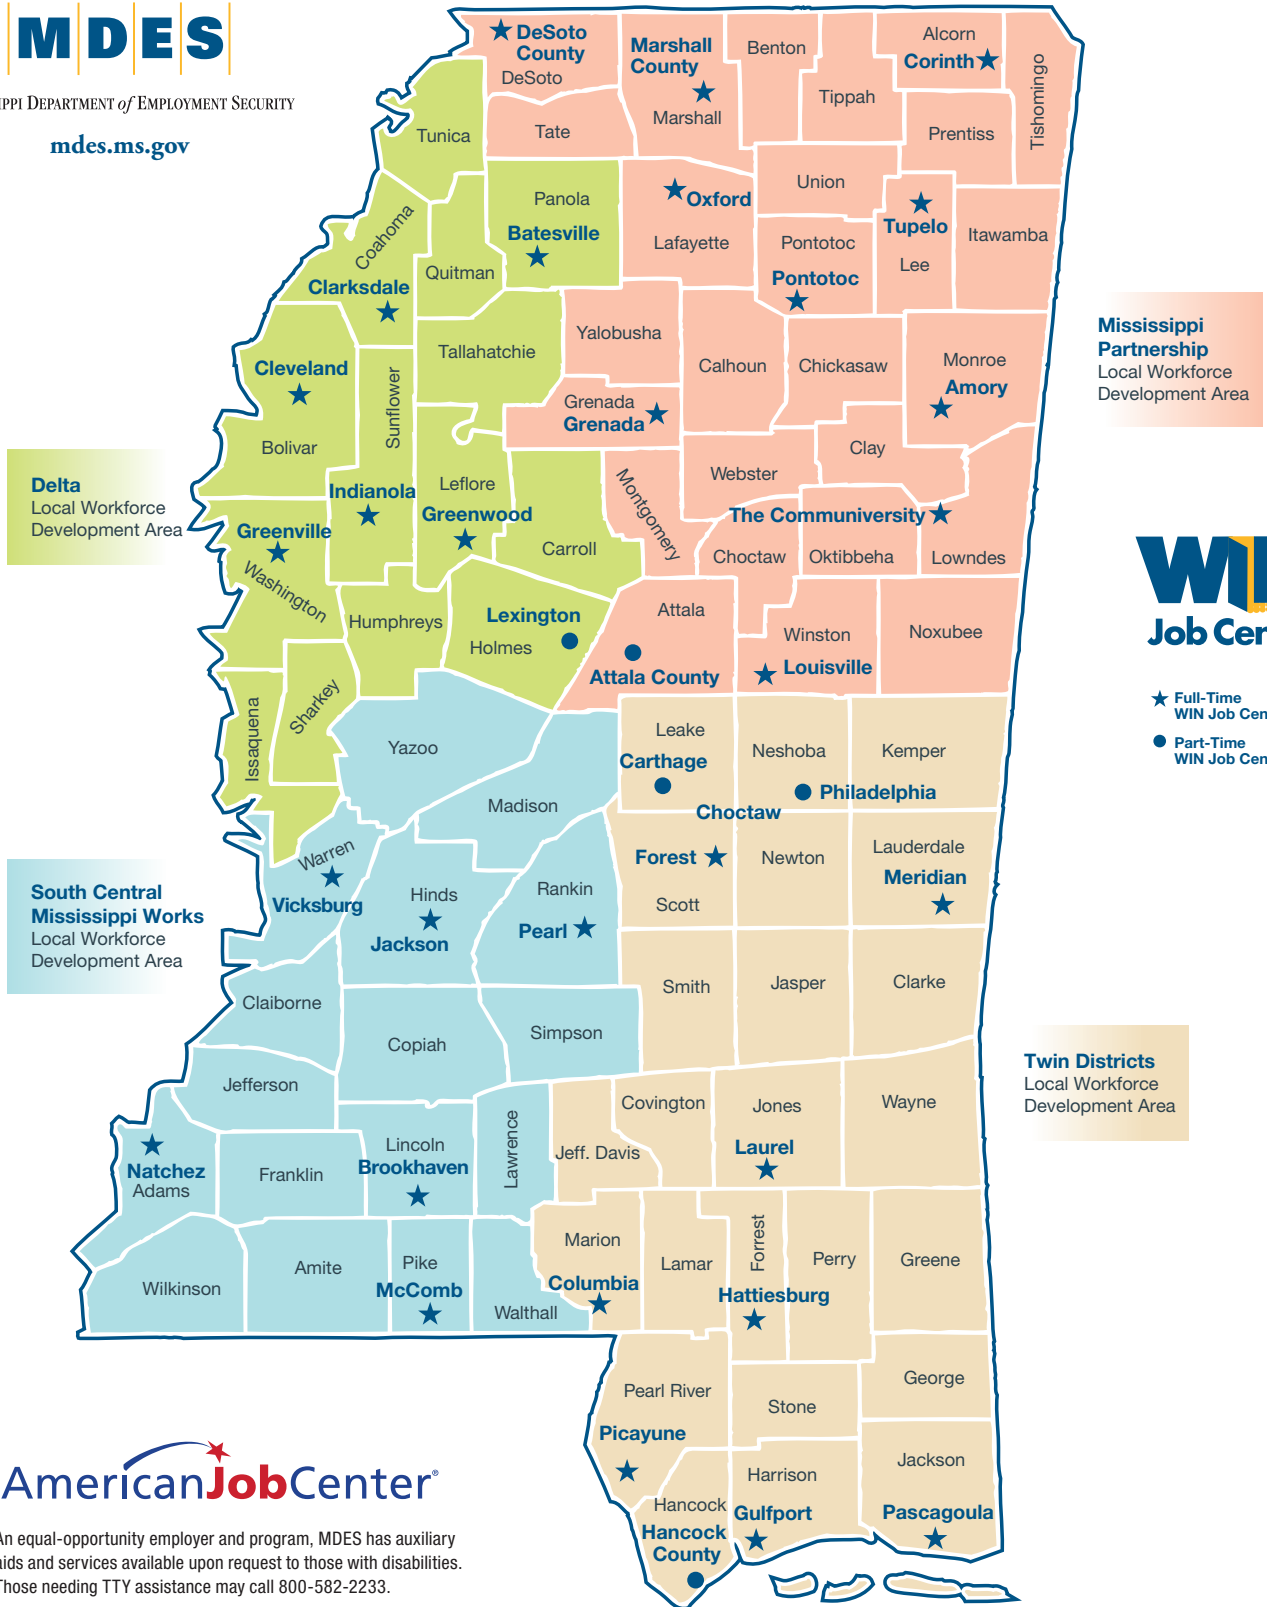

WIN Job Center Locations

Helping Mississippians Get Jobs

MISSISSIPPI DEPARTMENT of EMPLOYMENT SECURITY

mdes.ms.gov

Delta
Local Workforce Development Area

Mississippi Partnership
Local Workforce Development Area