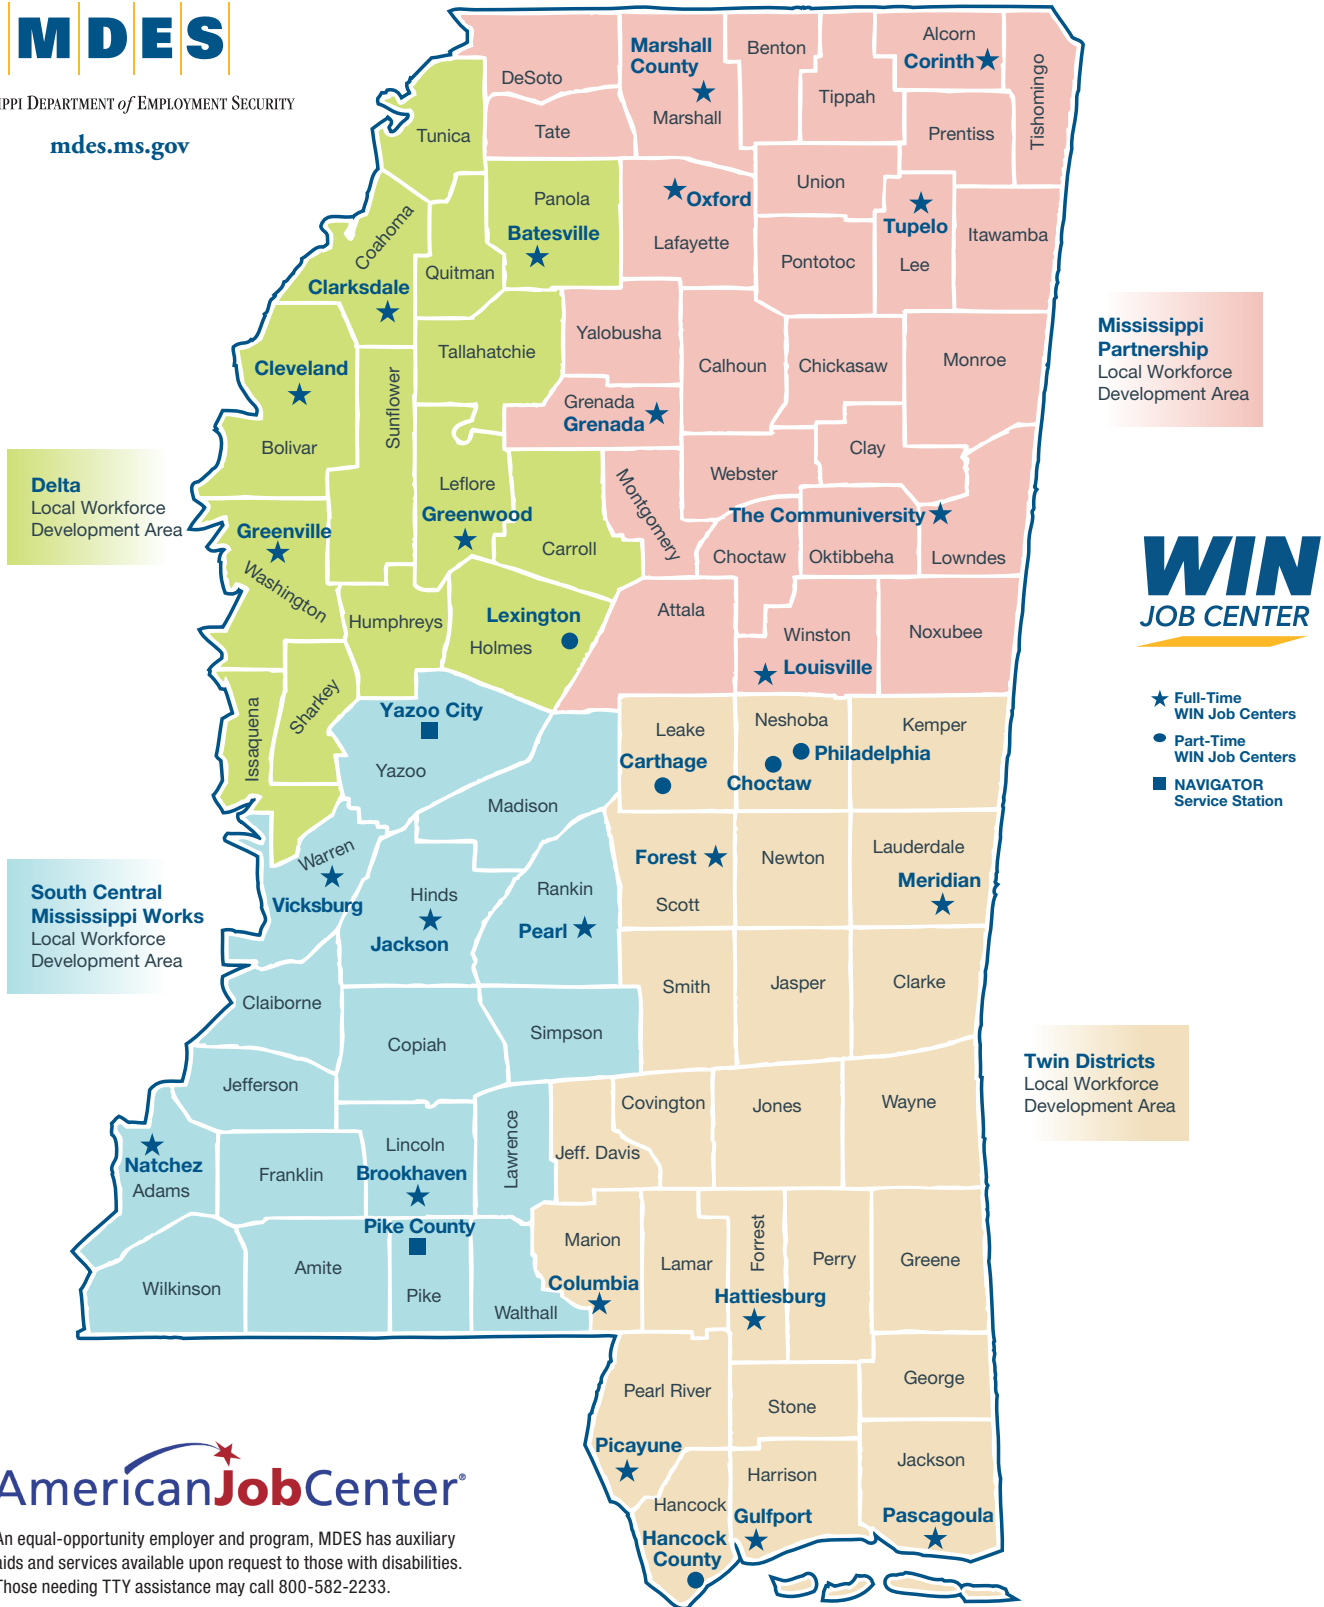

WIN Job Center Locations

Helping Mississippians Get Jobs

MISSISSIPPI DEPARTMENT of EMPLOYMENT SECURITY
mdes.ms.gov

Delta
Local Workforce Development Area

South Central Mississippi Works
Local Workforce Development Area

Mississippi Partnership
Local Workforce Development Area

- ★ Full-Time WIN Job Centers
- Part-Time WIN Job Centers
- NAVIGATOR Service Station

Twin Districts
Local Workforce Development Area

An equal-opportunity employer and program, MDES has auxiliary aids and services available upon request to those with disabilities. Those needing TTY assistance may call 800-582-2233.

Funded by the U.S. Department of Labor through the Mississippi Department of Employment Security. For Stevens Amendment information, visit mdes.ms.gov/stevens.

WIN Job Center Locations

Batesville

662-360-1236
325 Lakewood Drive
Batesville, MS 38606