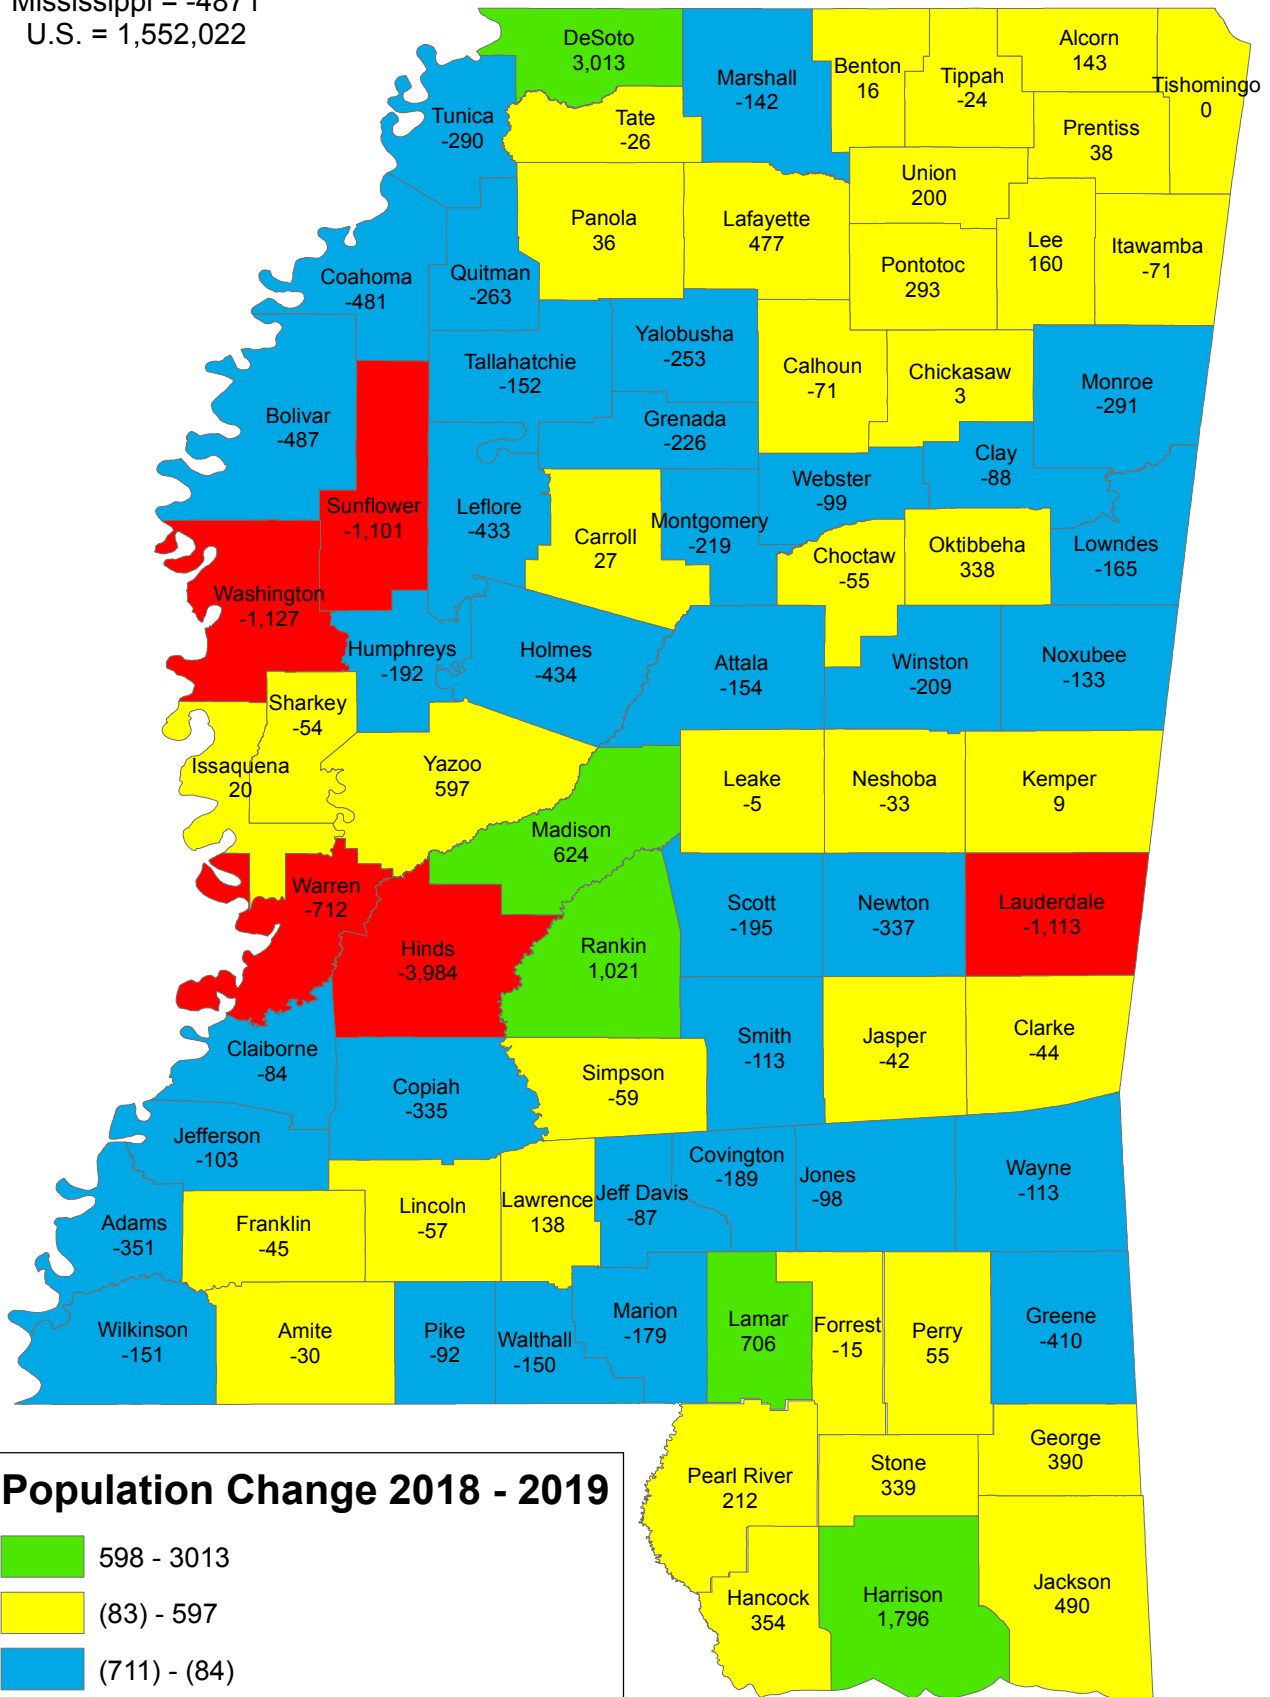

Population Change 2018 - 2019

Mississippi = -4871
 U.S. = 1,552,022

Population Change 2018 - 2019

- 598 - 3013
- (83) - 597
- (711) - (84)
- (3984) - (712)

Source: U.S. Census Bureau