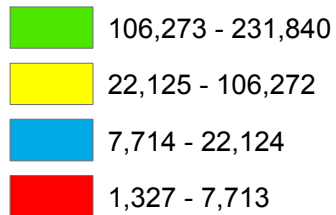

Population 2019

Mississippi = 2,976,149
U.S. = 328,239,523

Population

Source: U.S. Census Bureau