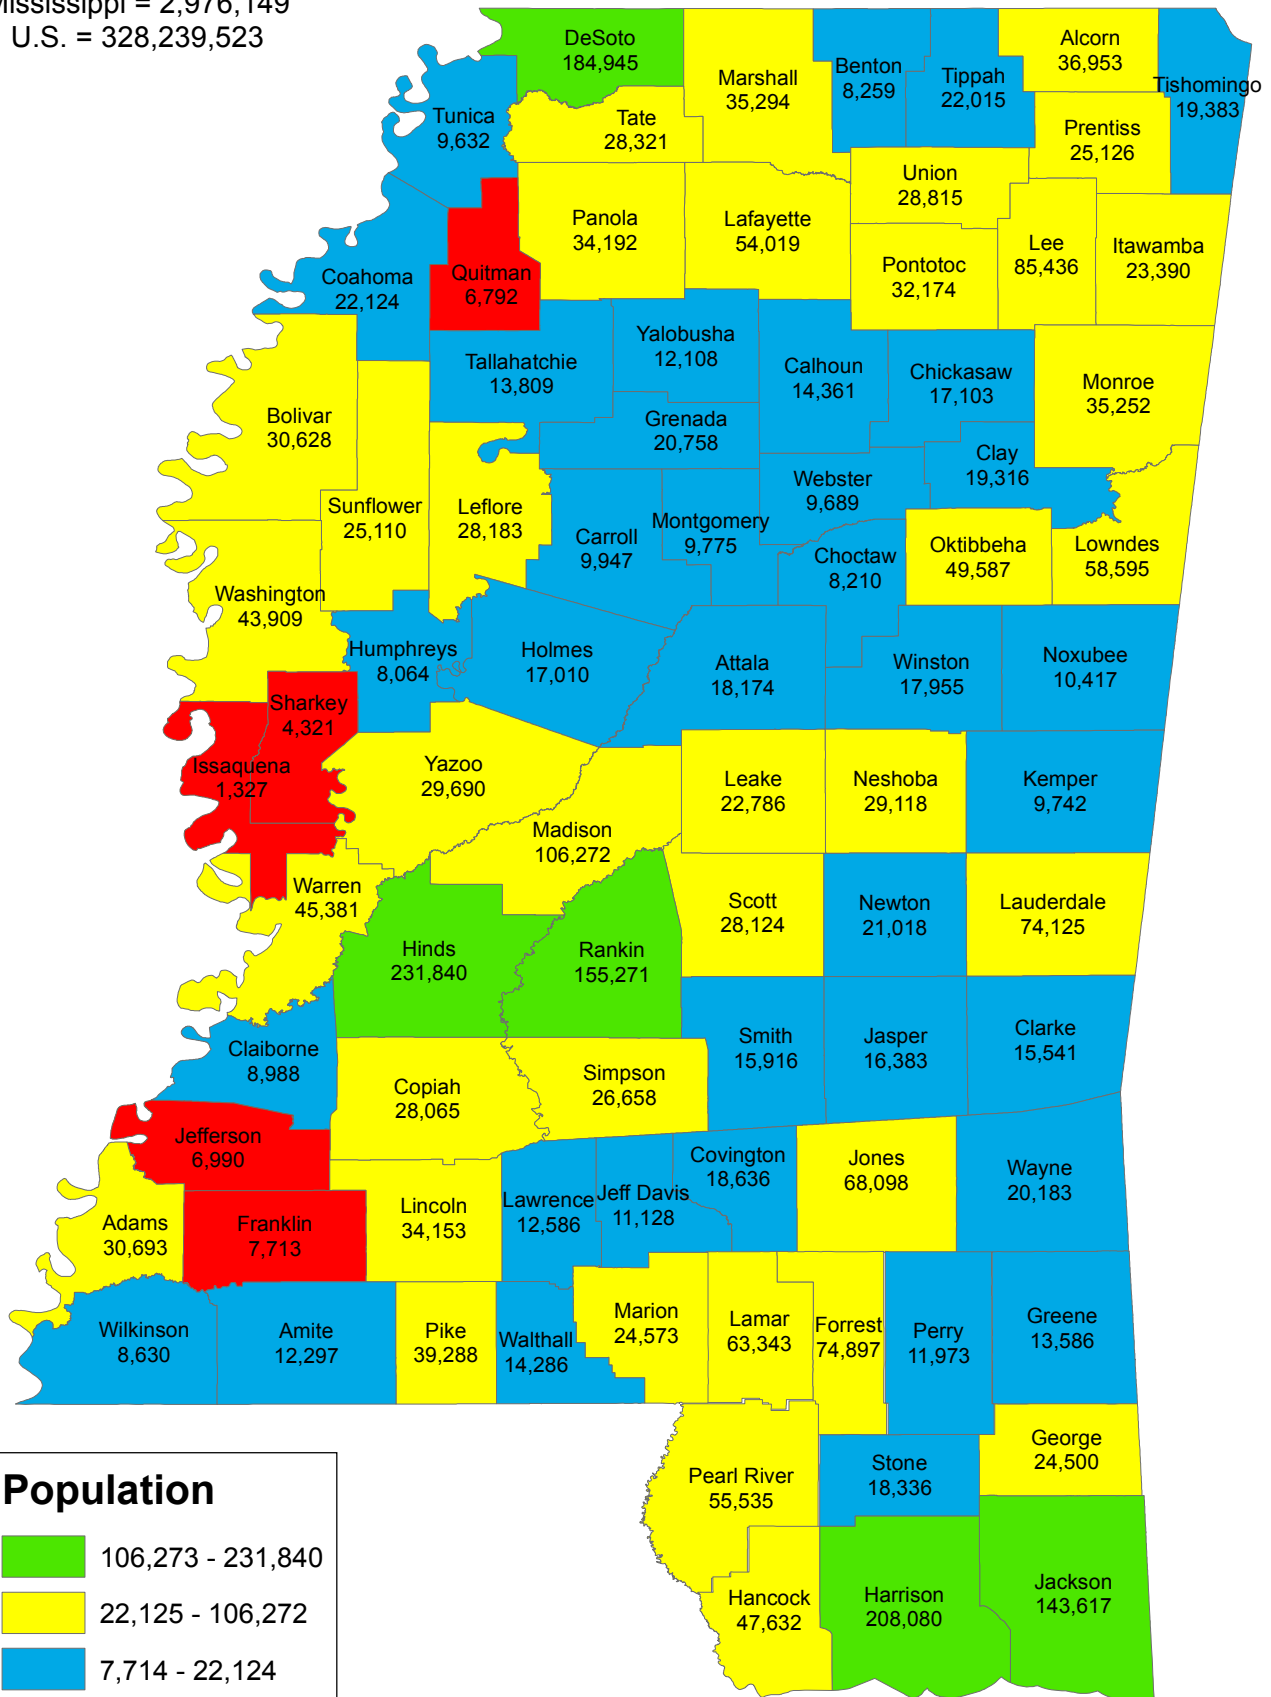

Population 2019

Mississippi = 2,976,149
U.S. = 328,239,523

Population

Source: U.S. Census Bureau