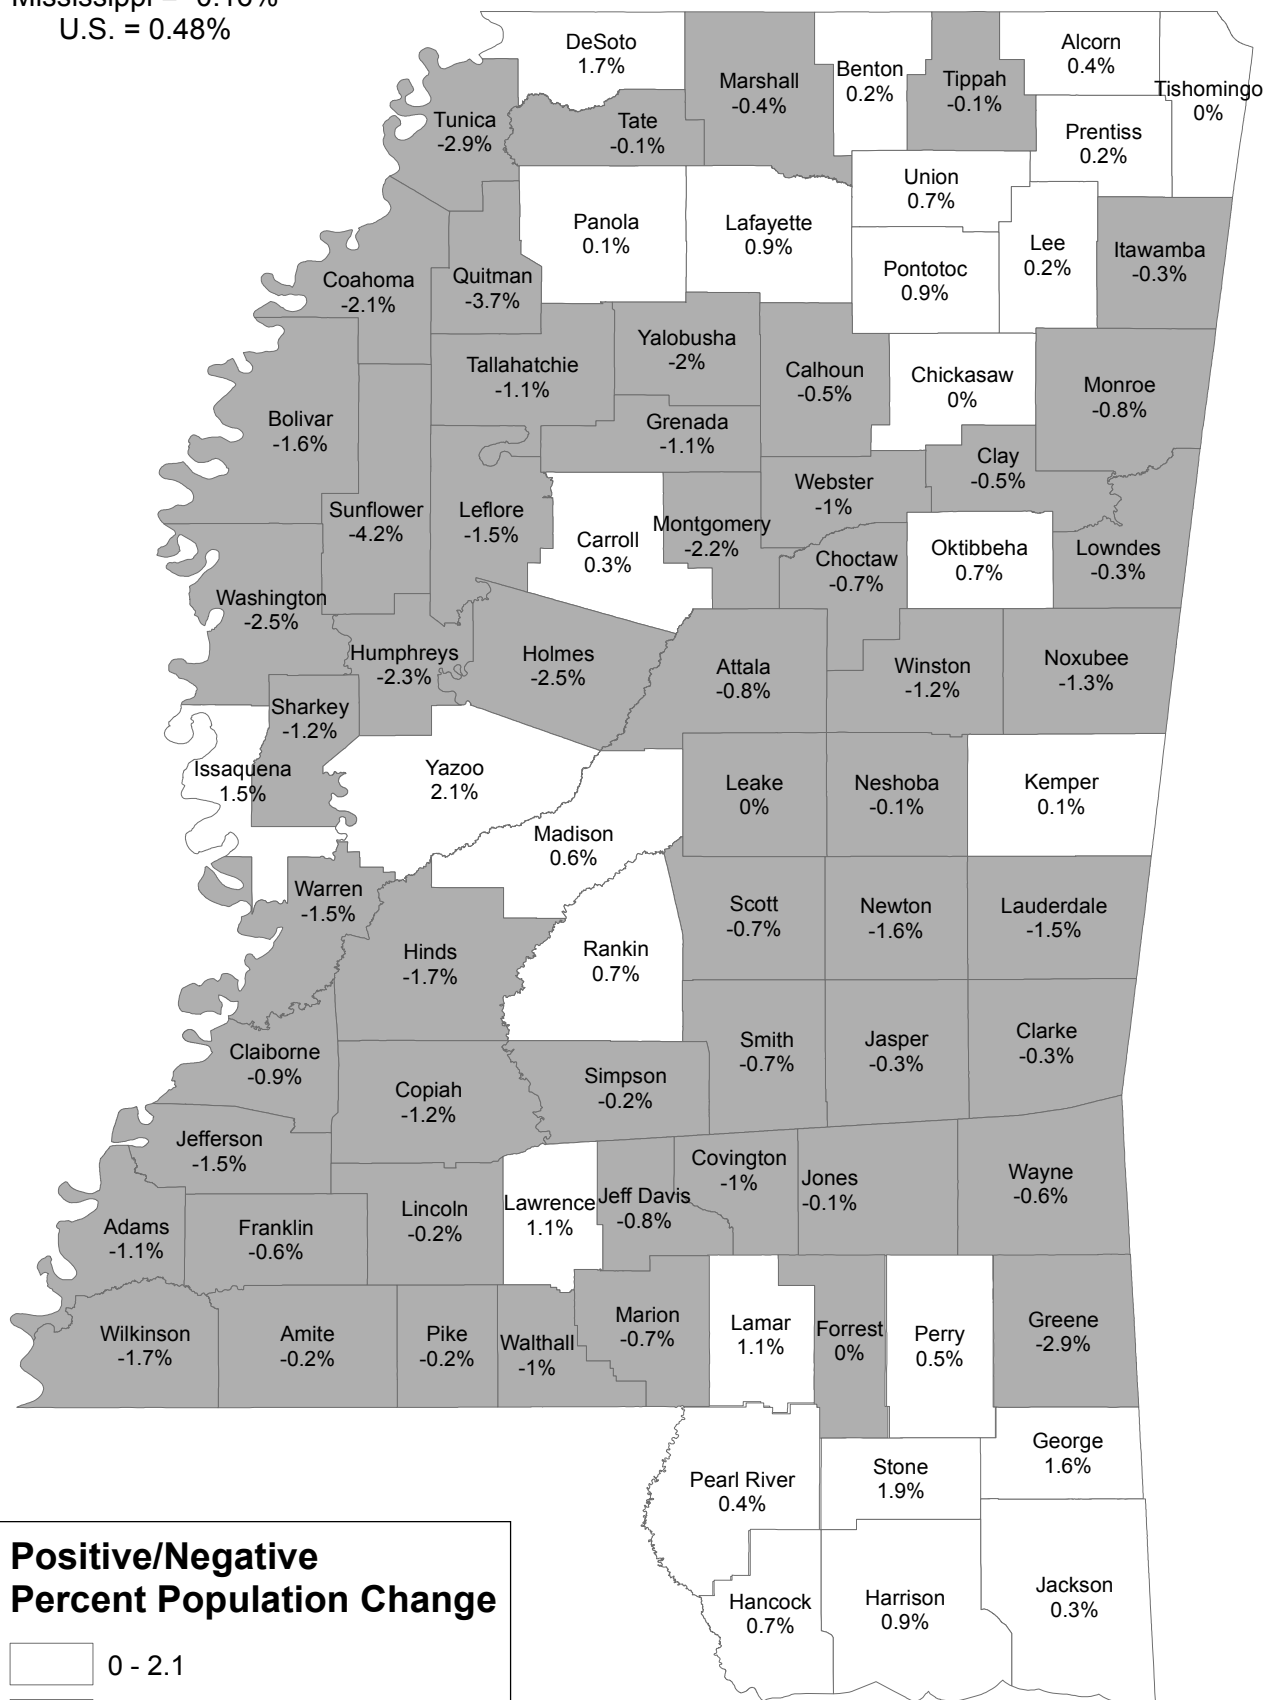

Positive/Negative Population Change 2018 - 2019

Mississippi = -0.16%
U.S. = 0.48%

Source: U.S. Census Bureau